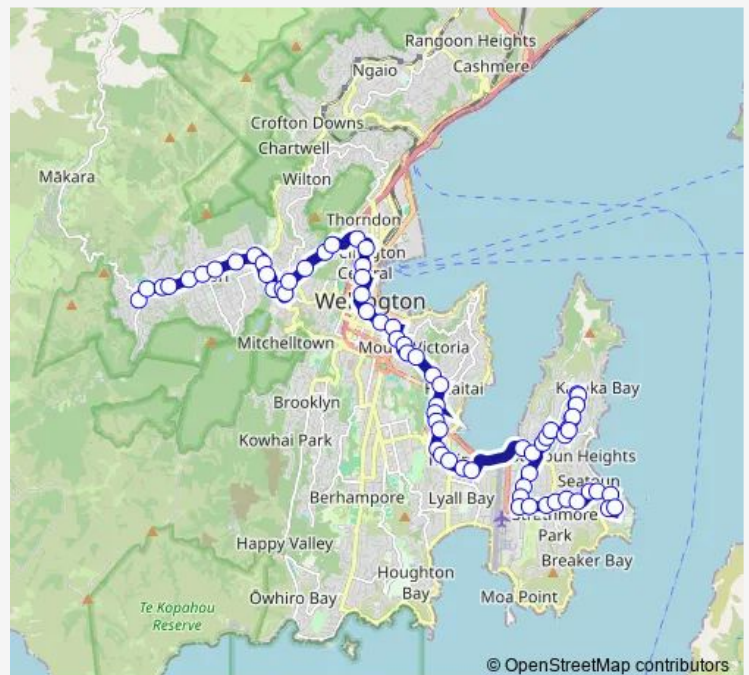

Direction: Karori - Allington Road

Stops: 69

Trip Duration: 0 hour 56 min

2 — Karori - Wellington - Hataitai - Miramar/Seatoun

Lambton Quay at Hunter Street

Willis Street at Willbank Court

Manners Street at Cuba Street - Stop B

Courtenay Place at Courtenay Central

Courtenay Place - Stop C

Elizabeth Street (near 7)

Brougham Street (near 51)

Pirie Street at Porritt Avenue (near 77)

Pirie Street at Bus Tunnel

Waitoa Road at Bus Tunnel

Direction: Miramar - Darlington Road (near 124)

Stops: 52

Trip Duration: 1 hour 0 min

Elizabeth Street at Kent Terrace

Courtenay Place - Stop A

Courtenay Place at St James Theatre

Manners Street at Cuba Street - Stop A

Karori Road opposite Tringham Street

Karori Road opposite Karori Park

Karori - Karori Road

2 Bus time schedules and route maps are available in an offline PDF at busmaps.com. Use the busmaps.com website to see live bus times, train schedule or subway schedule, and step-by-step directions for all public transit in Wellington