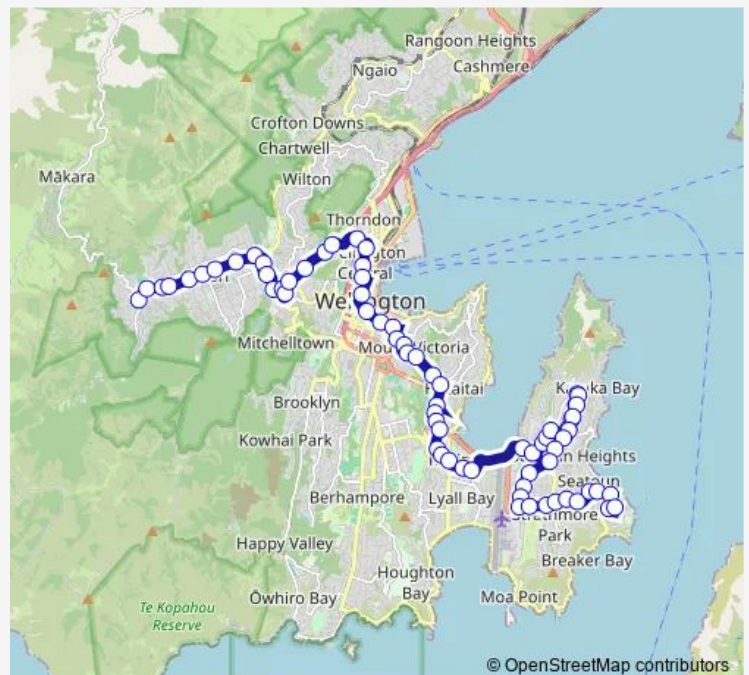

Rongotai Road at Ross Street

Kilbirnie - Stop B

Kilbirnie Crescent at Childers Terrace

Wellington Regional Aquatic Centre (opposite)

Hamilton Road at Wellington Road (near 124)

Route schedule

Seatoun - Hector Street — Karori - Karori Road

Monday 05:40-23:31

Tuesday 05:40-23:31

Wednesday 05:40-23:31

Thursday 05:40-23:31

Friday 05:40-23:31

Saturday 06:30-23:30

Sunday 06:55-22:25

Route info

Direction: Seatoun - Hector Street

Stops: 57

Trip Duration: 0 hour 57 min

2 — Karori - Wellington - Hataitai - Miramar/Seatoun

Kupe Street at Moxham Avenue

Moxham Avenue near Goa Street

Moxham Avenue at Raupo Street (near 88)

Hataitai - Stop A

Waitoa Road at Bus Tunnel (near 73)

Pirie Street (near 106)

Pirie Street at Porritt Avenue (near 66)

Brougham Street at Elizabeth Street

Elizabeth Street at Kent Terrace

Courtenay Place - Stop A