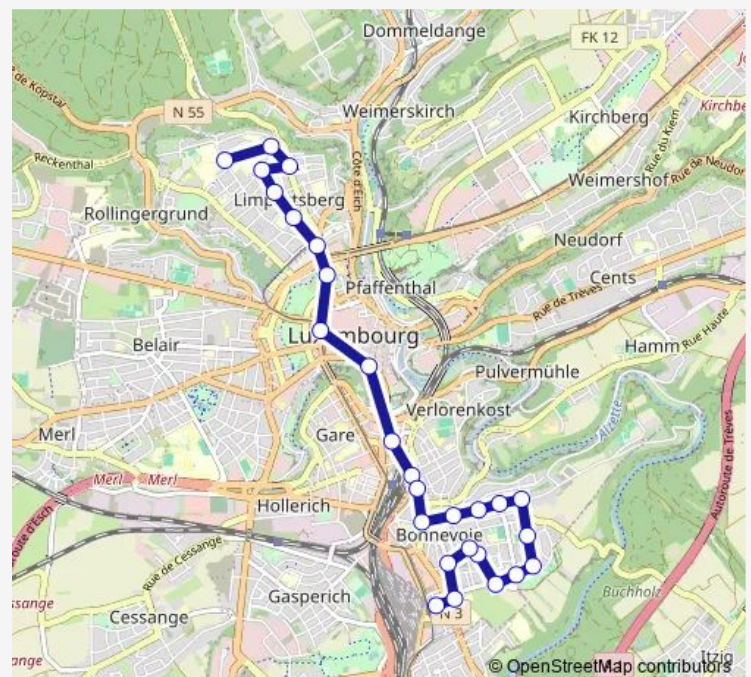

Bonnevoie, Nic Martha

Route schedule

Limpertsberg, Lycée Michel Lucius — Bonnevoie, Lycée Bouneweg Pe

Monday 05:19-23:52

Tuesday 05:19-23:52

Wednesday 05:19-23:52

Thursday 05:19-23:52

Friday 05:19-23:52

Saturday 05:22-23:52

Sunday 05:22-23:52

Route info

Direction: Limpertsberg, Lycée Michel Lucius

Stops: 27

Trip Duration: 0 hour 36 min

Bonnevoie, Jules Fischer

Bonnevoie, Pont-Remy

Bonnevoie, Demy Schlechter

Bonnevoie, Willibrord

Bonnevoie, Lycée Technique de Bonnevoie/Quais

Bonnevoie, Lycée Bouneweg Pe

Direction

Bonnevoie, Lycée Bouneweg Pe — Limpertsberg, Lycée Michel Lucius

25 stops