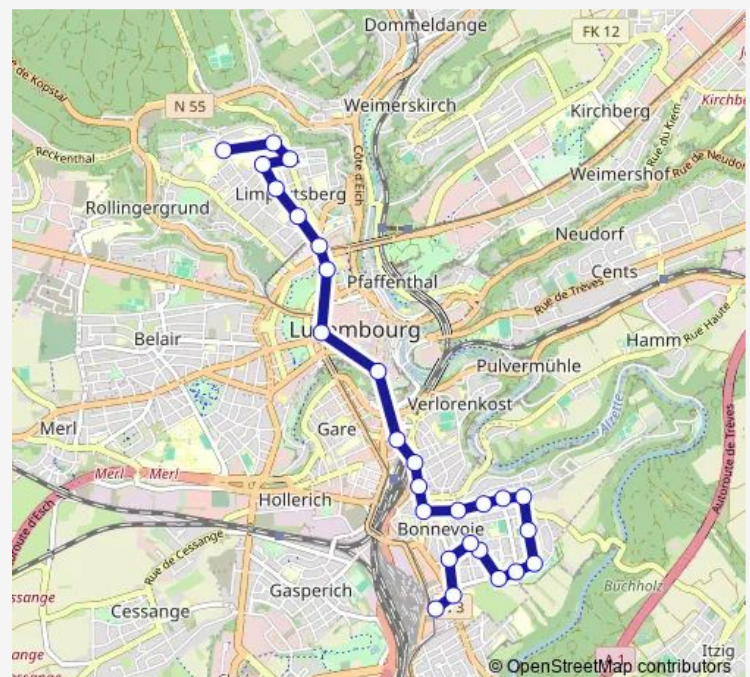

### Route schedule

Lycée Michel Lucius Quai 2 — Lycée Bouneweg / PE Quai 2

Monday 05:19-23:52

Tuesday 05:19-23:52

Wednesday 05:19-23:52

Thursday 05:19-23:52

Friday 05:19-23:52

Saturday 05:22-23:52

### Route info

Direction: Lycée Michel Lucius Quai 2

Stops: 27

Trip Duration: 0 hour 33 min

Jules Fischer Quai 2

Pont-Remy

Demy Schlechter

Willibrord Quai 2