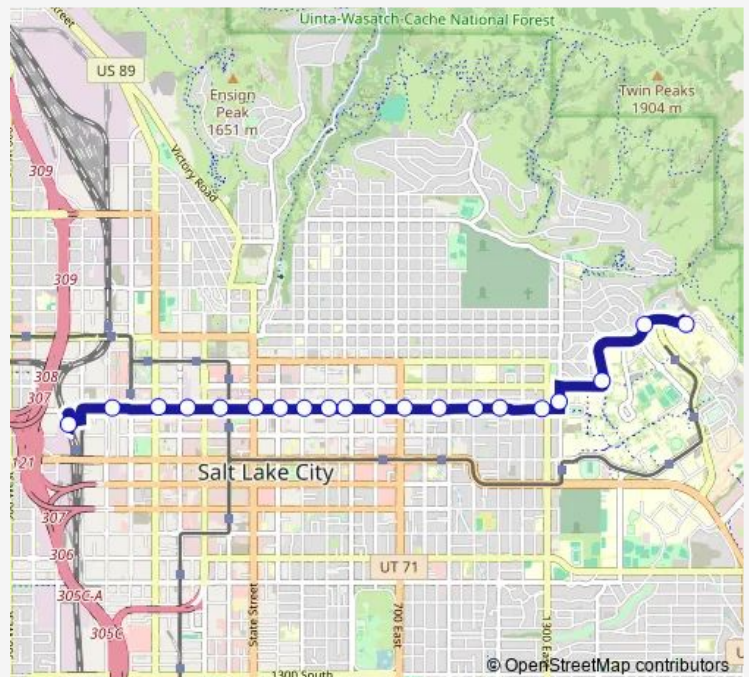

200 S / Rio Grande St (Wb)

Salt Lake Central Station (Arrival)

Route schedule

University Hospital — Salt Lake Central Station (Arrival)

Monday	04:33-00:35 ⁺¹
Tuesday	04:33-00:35 ⁺¹
Wednesday	04:33-00:35 ⁺¹
Thursday	04:33-00:35 ⁺¹
Friday	04:33-00:35 ⁺¹
Saturday	04:35-00:35 ⁺¹
Sunday	06:36-21:36

Route info

Direction: University Hospital

Stops: 20

Trip Duration: 0 hour 31 min

2 — 200 South

Direction

Salt Lake Central Station (Bay A) — University Hospital

21 stops

[Open route schedule](#)

Salt Lake Central Station (Bay A)

200 S / 600 W (Eb)

200 S / 300 W (Eb)

200 S / 200 W (Eb)

200 S / West Temple (Eb)

200 S / Main St (Eb)

200 S / State St (Eb)

Monday 04:14-00:15⁺¹Tuesday 04:14-00:14⁺¹Wednesday 04:14-00:14⁺¹Thursday 04:14-00:14⁺¹Friday 04:14-00:14⁺¹Saturday 04:15-00:15⁺¹

Sunday 06:13-21:13

Route info

Direction: Salt Lake Central Station (Bay A)