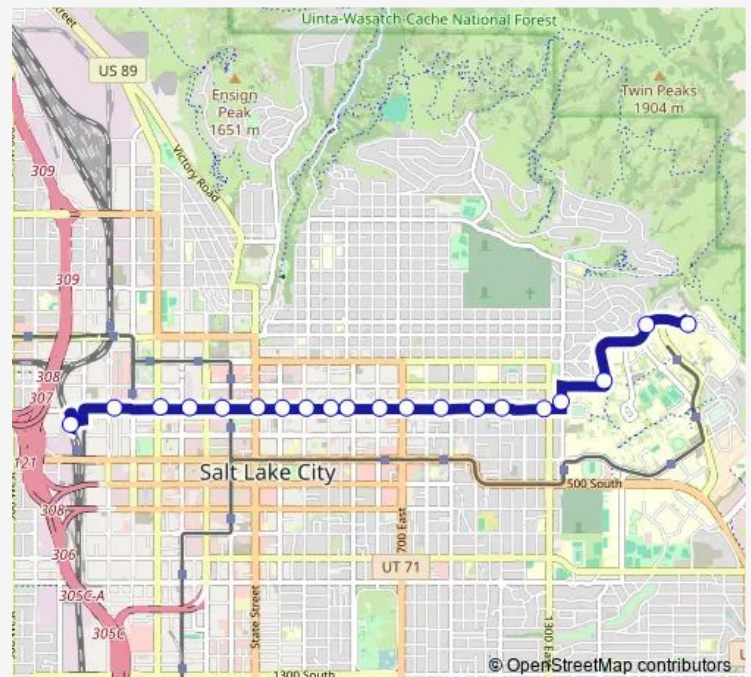

200 S / Rio Grande St (Wb)

Salt Lake Central Station (Arrival)

Route schedule

University Hospital — Salt Lake Central Station (Arrival)

Monday	04:33-00:35 ⁺¹
Tuesday	04:33-00:35 ⁺¹
Wednesday	04:33-00:35 ⁺¹
Thursday	04:33-00:35 ⁺¹
Friday	04:33-00:35 ⁺¹
Saturday	04:35-00:35 ⁺¹
Sunday	06:36-21:36

Route info

Direction: University Hospital

Stops: 20

Trip Duration: 0 hour 32 min

2 — 200 South

Direction

Salt Lake Central Station (Bay A) — University Hospital

20 stops

[Open route schedule](#)

Salt Lake Central Station (Bay A)

200 S / 600 W (Eb)

200 S / 300 W (Eb)

200 S / West Temple (Eb)

200 S / Main St (Eb)

200 S / State St (Eb)

200 S / 200 E (Eb)

Tuesday 04:14-00:14⁺¹

Wednesday 04:14-00:14⁺¹

Thursday 04:14-00:14⁺¹

Friday 04:14-00:14⁺¹

Saturday 04:15-00:15⁺¹

Sunday 06:13-21:13

Route info

Direction: Salt Lake Central Station (Bay A)