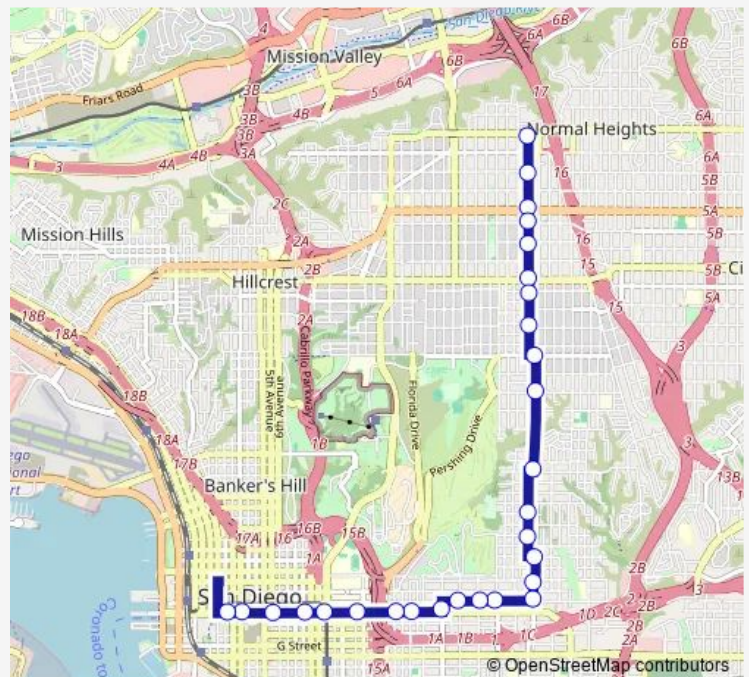

Bus 2 Downtown San Diego - 30th & Adams

[Go to website](#)

Direction

30th St & Adams Av — Broadway & Union St

28 stops

[Open route schedule](#)

- 30th St & Adams Av
- 30th St & Monroe Av
- 30th St & El Cajon Bl
- 30th St & Howard Av
- 30th St & Polk Av
- 30th St & University Av
- 30th St & North Park Wy
- 30th St & Dwight St
- Upas St & 30th St
- 30th St & Redwood St
- 30th St & Juniper St
- 30th St & Fir St
- 30th St & Date St
- Beech St & Fern St
- 30th St & A St
- 30th St & C St
- C St & 28th St
- C St & 27th St
- C St & 26th St
- 25th St & Broadway
- Broadway & 22nd St

Route schedule

30th St & Adams Av — Broadway & Union St

Monday	04:17-23:58
Tuesday	04:17-23:58
Wednesday	04:17-23:58
Thursday	04:17-23:58
Friday	04:17-23:58
Saturday	04:17-23:18
Sunday	04:17-23:18

Route info

Direction: 30th St & Adams Av

Stops: 28

Trip Duration: 0 hour 26 min

2 — Downtown San Diego - 30th & Adams

Broadway & 20th St

Broadway & 15th St

Broadway & Park Bl

Broadway & 9th Av

Broadway & 5th Av

Broadway & 1st Av

Broadway & Union St

Direction

Front St & B St — 30th St & Adams Av

28 stops

[Open route schedule](#)

Front St & B St