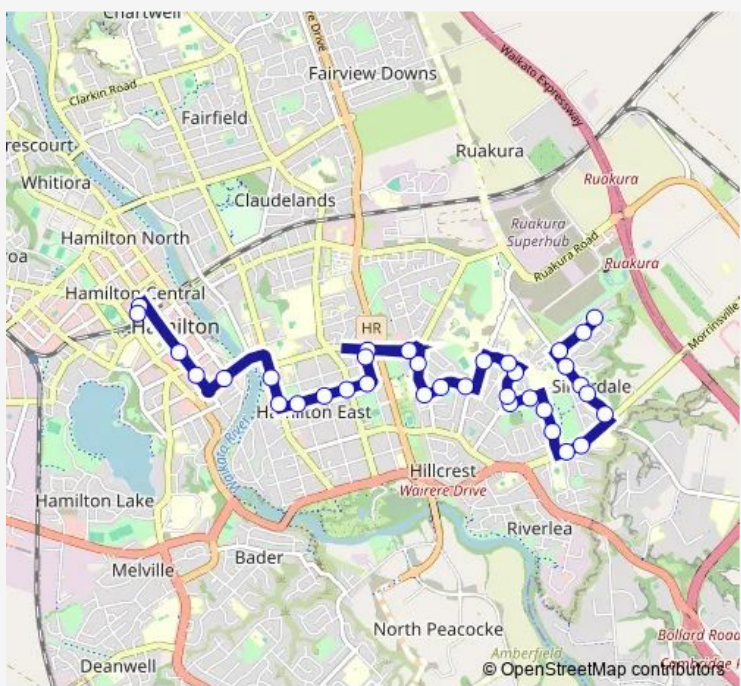

# Bus 2 Silverdale

[Go to website](#)

**Direction**  
 50 Nevada Rd — Transport Centre (Platform S)  
 35 stops  
[Open route schedule](#)

- 50 Nevada Rd
- 30 Nevada Rd
- 2 Nevada Rd
- 88 Silverdale Rd
- Silverdale Normal School (62 Silverdale Rd)
- 60 Silverdale Rd
- Opp 7 Silverdale Rd
- 78 Morrinsville Rd
- 62 Morrinsville Rd
- 15 Morris Rd
- 43 Morris Rd
- 106 Masters Ave
- 68 Masters Ave
- 9 Carrington Ave
- 51 Carrington Ave
- 10 Vesty Ave
- 96 Hillcrest Rd
- 50 Edinburgh Rd
- 24 Edinburgh Rd
- 33 Knighton Rd
- 69 Knighton Rd

Route schedule  
 50 Nevada Rd — Transport Centre (Platform S)

Monday	07:20-18:16
Tuesday	07:20-18:16
Wednesday	07:20-18:16
Thursday	07:20-18:16
Friday	07:20-18:16
Saturday	07:00-19:00
Sunday	07:00-19:00

Route info  
 Direction: 50 Nevada Rd  
 Stops: 35  
 Trip Duration: 0 hour 28 min

2 — Silverdale **BusMaps**

272 Clyde St (opp Hillcrest Warehouse)

208 Clyde St

250 Fox St

100 Wellington St

88 Wellington St

68 Wellington St

38 Wellington St

291 Grey St

401 Grey St (outside Waikato Regional Council)

12 Anzac Parade (outside Police Station)

131 Anglesea St (outside Pilates centre)

209 Anglesea St

Transport Centre