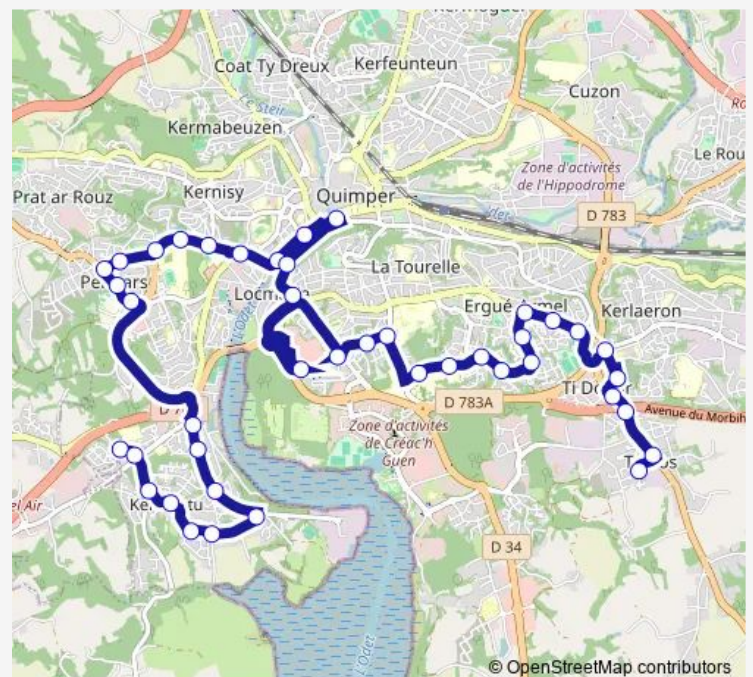

ILE AUX Moines

Martinique

Limerick

Remscheid

Iut

CH Entree Sud

Montaigne

Prat Maria Poher

C.C. Kerdrezec

Rdpt DU Frugy

Lokmaria

Route schedule

TY Bos — Kerlagatu

Monday	06:58-19:14
Tuesday	06:58-19:15
Wednesday	06:58-19:15
Thursday	06:58-19:15
Friday	06:58-19:15
Saturday	07:03-19:15
Sunday	—

Route info

Direction: TY Bos

Stops: 35

Trip Duration: 0 hour 32 min

2 — TY BOS - Kerlagatu

RUE DU Parc

Palais DE Justice

CAP Horn

Pont L'Abbe

Caf

TY Douar

Nominoe

Kersaliou

TY Bos

2 Bus time schedules and route maps are available in an offline PDF at busmaps.com. Use the busmaps.com website to see live bus times, train schedule or subway schedule, and step-by-step directions for all public transit in Quimper