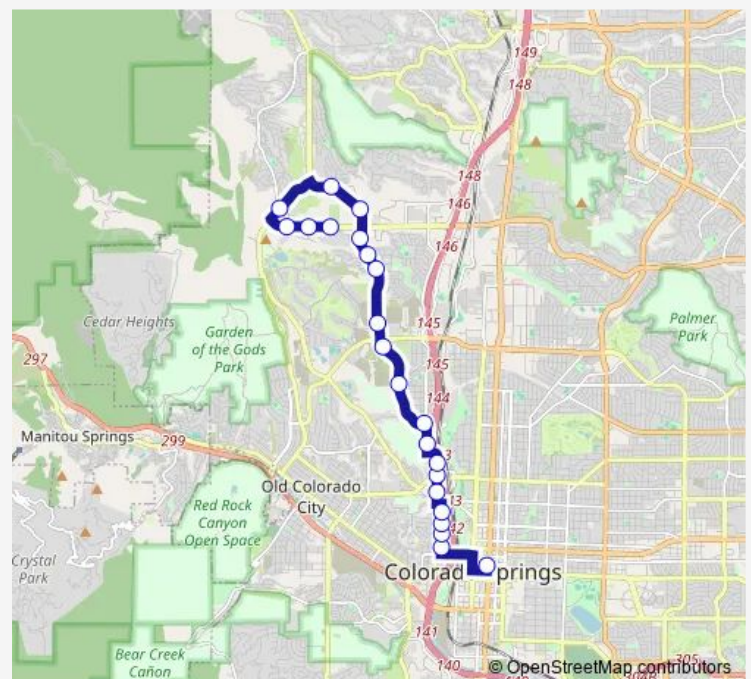

30th/Flying W Ranch Fs

2151 Garden of the Gods

1901 Garden of the Gods

Route schedule

Terminal — 1675 GoG/El Paso County Offices

Monday 07:45-21:45

Tuesday 07:45-21:45

Wednesday 07:45-21:45

Thursday 07:45-21:45

Friday 07:45-21:45

Saturday 07:45-17:45

Sunday 08:45-16:45

Route info

Direction: Terminal

Stops: 22

Trip Duration: 0 hour 25 min

2 — Centennial Blvd - G.O.G. Rd

Direction

1675 GoG/El Paso County Offices — Terminal

18 stops

[Open route schedule](#)

1675 GoG/El Paso County Offices

GoG/Centennial

Centennial/High Tech

Walnut/Uintah

Walnut/Yampa

Spruce/Dale

Spruce/Willamette

Spruce/St Vrain

Spruce/Platte

Terminal

Route schedule