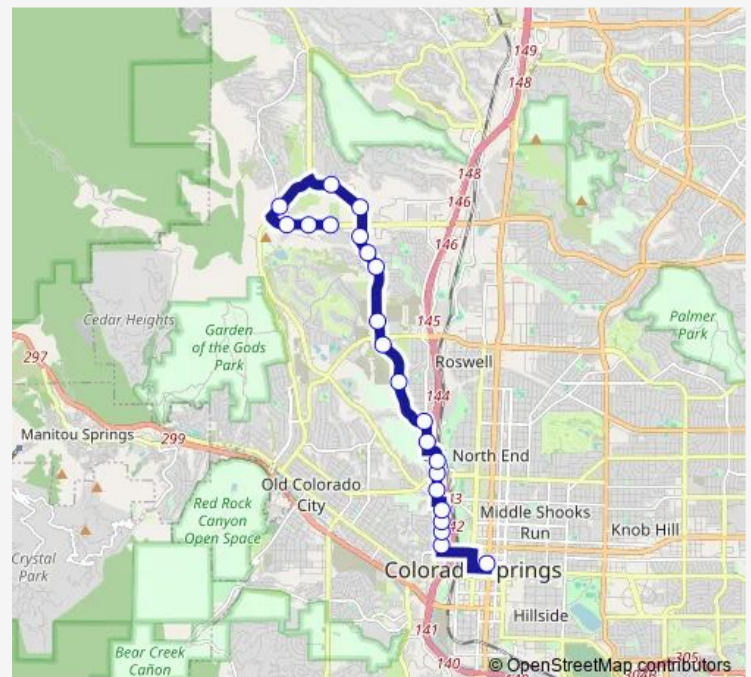

### Route schedule

Terminal — 1675 GoG/El Paso County Offices

Monday 07:45-21:45

Tuesday 07:45-21:45

Wednesday 07:45-21:45

Thursday 07:45-21:45

Friday 07:45-21:45

Saturday 07:45-17:45

### Route info

Direction: Terminal

Stops: 22

Trip Duration: 0 hour 25 min

2 — Centennial Blvd - G.O.G. Rd

**Direction**

1675 GoG/El Paso County Offices — Terminal

18 stops

## Route schedule

1675 GoG/El Paso County Offices — Terminal

Monday 08:15-21:15

Tuesday 08:15-21:15

Wednesday 08:15-21:15

Thursday 08:15-21:15

Friday 08:15-21:15

Saturday 07:15-17:15