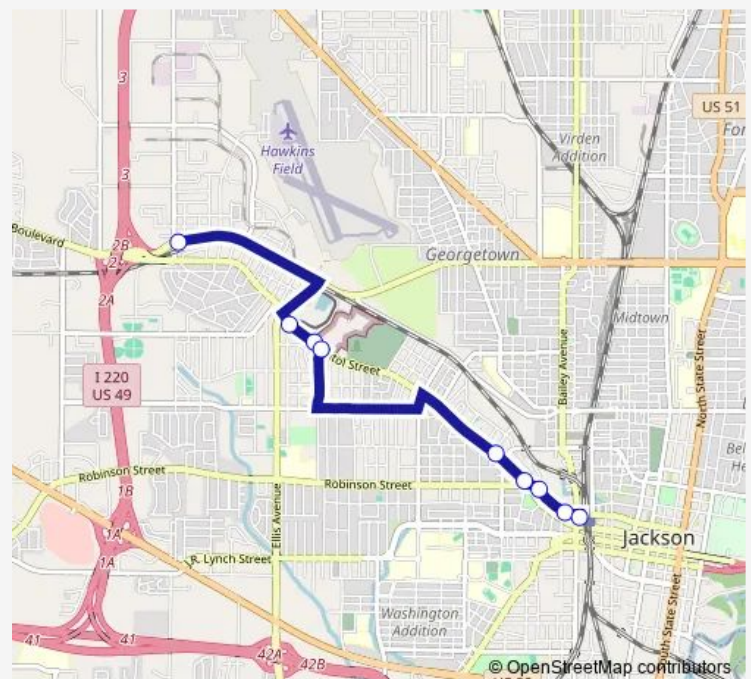

Thursday 06:15-18:15

Friday 06:15-18:15

Saturday —

Sunday —

Route info

Direction: Union Station

Stops: 36

Trip Duration: 0 hour 45 min

2 — West Capitol Street & Clinton Boulevard

Queen Eleanor & Rich Dr

Queen Eleanor & Lowder Dr

Hill Dr & Magnolia Dr

Clinton & Loden

Clinton Boulevard & Westhaven Boulevard (Windsor Park
Apartments)

Clinton Blvd @ Betcher Library

Clinton & Flag Chapel

Clinton & Carolyn Ave

Clinton & Gaylyn

Clinton & Rosehaven

Clinton & Kilkenny

Clinton & Colebrook

Clinton/Mcdonalds & Raceway

Boling St & Welota Dr

Route info

Direction: West Capitol Street & Rose Street

Stops: 31

Trip Duration: 0 hour 40 min

Clinton & Gaylyn

Clinton & Rosehaven

Clinton & Kilkenny

Clinton & Colebrook