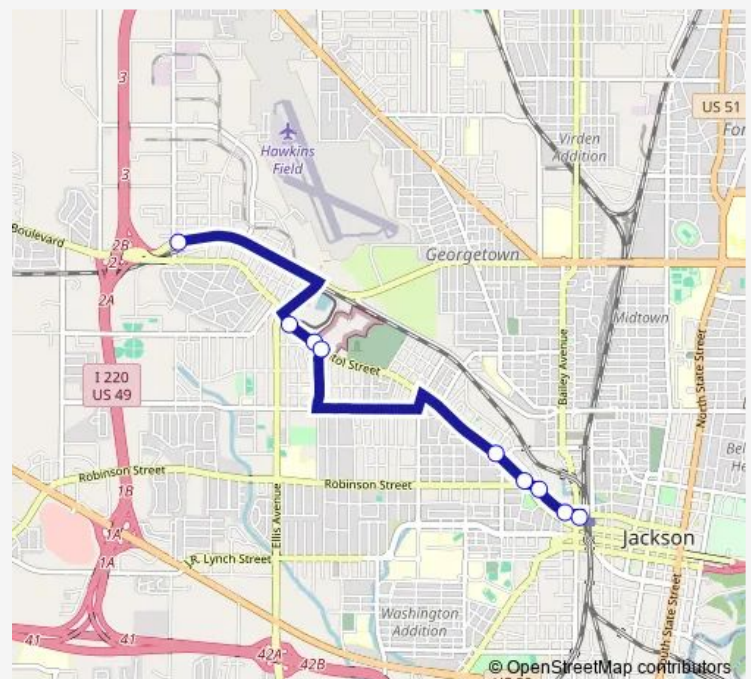

Thursday 06:15-18:15

Friday 06:15-18:15

Saturday —

Sunday —

Route info

Direction: Union Station

Stops: 36

Trip Duration: 0 hour 45 min

2 — West Capitol Street & Clinton Boulevard

Queen Eleanor & Rich Dr

Queen Eleanor & Lowder Dr

Hill Dr & Magnolia Dr

Clinton & Loden

Clinton Boulevard & Westhaven Boulevard (Windsor Park
Apartments)

Clinton Blvd @ Betcher Library

Clinton & Flag Chapel

Clinton & Carolyn Ave

Clinton & Gaylyn

Clinton & Rosehaven

Clinton & Kilkenny

Clinton & Colebrook

Clinton/Mcdonalds & Raceway

Boling St & Welota Dr

Route info

Direction: West Capitol Street & Rose Street

Stops: 31

Trip Duration: 0 hour 40 min

Clinton & Gaylyn

Clinton & Rosehaven

Clinton & Kilkenny

Clinton & Colebrook