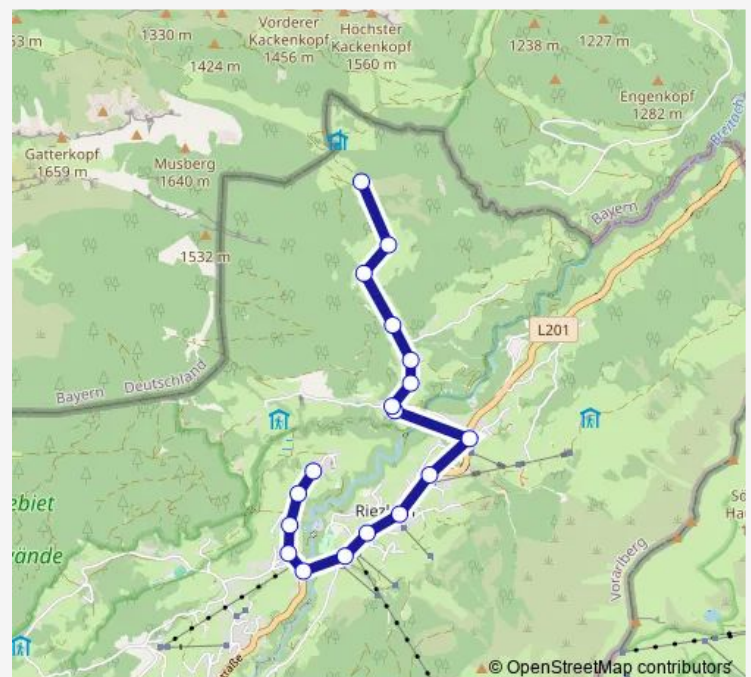

### Route schedule

Egg — Hörnlepass

Monday 07:25-18:00

Tuesday 07:25-18:00

Wednesday 07:25-18:00

Thursday 07:25-18:00

Friday 07:25-18:00

Saturday 08:20-18:00

### Route info

Direction: Egg

Stops: 18

Trip Duration: 0 hour 20 min

## Route info

Direction: Hörnlepass

Stops: 18

Trip Duration: 0 hour 22 min

## Direction

Egg — Schwende Bergblick

17 stops

[Open route schedule](#)

Egg

Sonnegg

Erlebach

Seite