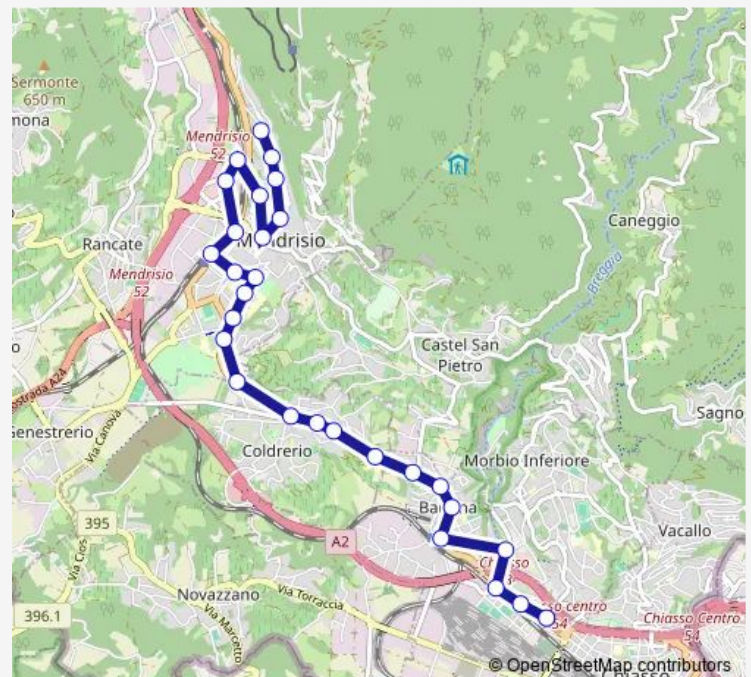

Thursday 05:41

Friday 05:41

Saturday 05:41

Sunday 05:41

Route info

Direction: Balerna, Rimessa Amsa

Stops: 28

Trip Duration: 0 hour 30 min