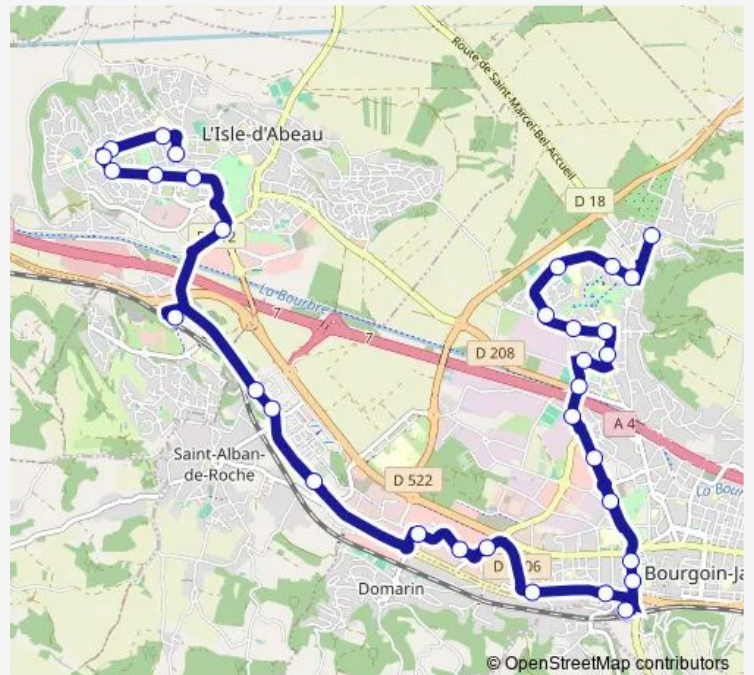

Maladiere Branly

Maladière Asimov

Papin

Clairs Espaces

Alpes

Gare

Poste Gambetta

Lycée Gambetta

### Route schedule

Triforium — Mozas Le Bas

Monday	06:00-20:30
Tuesday	06:00-20:30
Wednesday	06:00-20:30
Thursday	06:00-20:30
Friday	06:00-20:30
Saturday	06:00-20:00
Sunday	—

### Route info

Direction: Triforium

Stops: 33

Trip Duration: 0 hour 49 min

BJ C.Commercial

Henri Barbusse

Scotto

J. Strauss

## Route info

Direction: Mozas Le Bas

Stops: 33

Trip Duration: 0 hour 44 min

IDA C. Commercial

Rue Du Lans

Plantées

Fauvettes