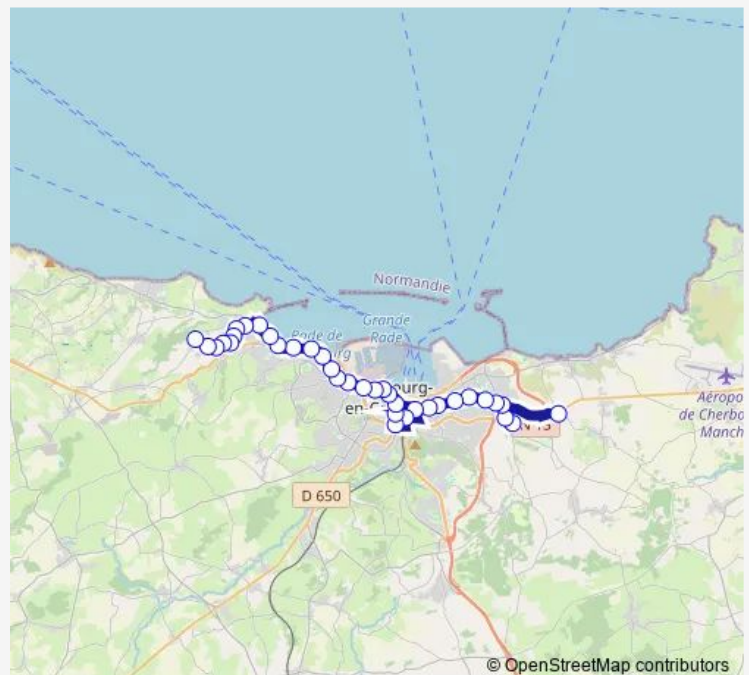

Thursday 04:58-23:28

Friday 04:58-23:28

Saturday 04:58-23:28

Sunday 06:43-20:43

Route info

Direction: Amfreville

Stops: 35

Trip Duration: 0 hour 55 min

2 — Amfreville - Eglantine Chateau

Alexandre Iii

Cherbourg-Gare

Carnot-Eleis

Hopital Pasteur

Octroi

Guerranderie

Bagatelle

Mederic

Tourlaville Mairie

Grande Rue

LA Place

LES Flottes

Eglantine Chateau

Hameau Phares

Direction