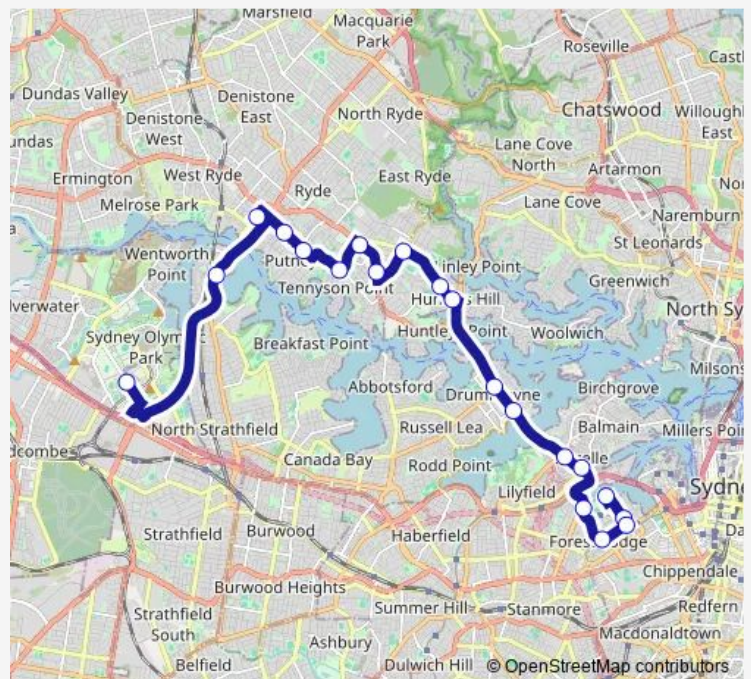

Victoria Rd At Loughlin St

The Crescent Opp Trafalgar St

Minogue Cres Before Wigram Rd

Wigram Rd Opp Glebe Library

Glebe Point Rd Opp Forsyth St

Federal Rd Opp Pope Paul VI Reserve

**Route schedule**

Sydney Olympic Park, Aquatic Terminal, Stand 2 — Federal Rd Opp Pope Paul VI Reserve

Monday	14:00-22:30
Tuesday	14:00-22:30
Wednesday	14:00-22:30
Thursday	14:00-22:30
Friday	14:00-22:30
Saturday	14:00-23:00
Sunday	14:00-23:00

**Route info**

Direction: Sydney Olympic Park, Aquatic Terminal, Stand 2

Stops: 20

Trip Duration: 0 hour 47 min

## Direction

Federal Rd Opp Pope Paul VI Reserve — Sydney Olympic Park, Aquatic Terminal, Stand 2

20 stops

[Open route schedule](#)

Federal Rd Opp Pope Paul VI Reserve

Glebe Point Rd After Forsyth St

Glebe Library, Wigram Rd