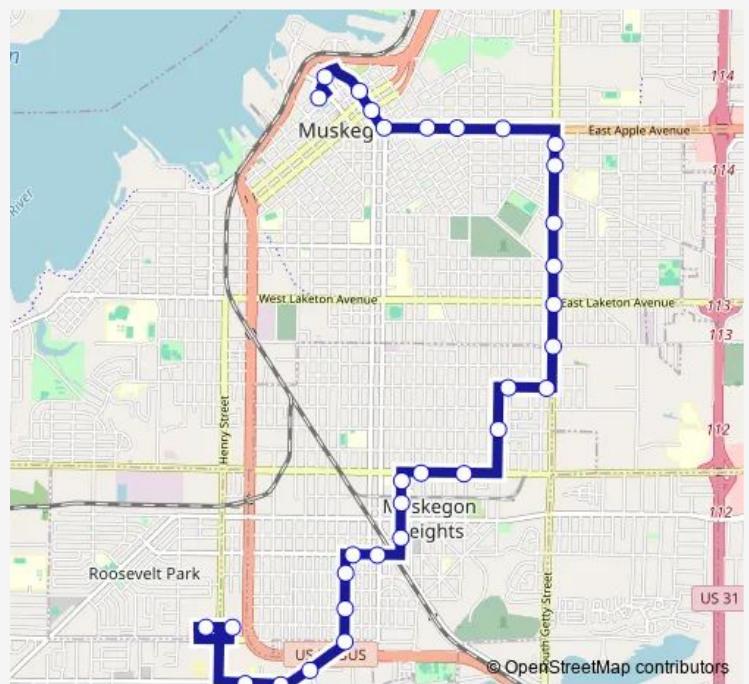

Route schedule

Meijer on Henry — Herman Ivory Terminal Off Street

Monday	07:20-17:20
Tuesday	07:20-17:20
Wednesday	07:20-17:20
Thursday	07:20-17:20
Friday	07:20-17:20
Saturday	—
Sunday	—

Route info

Direction: Meijer on Henry

Stops: 32

Trip Duration: 0 hour 31 min

2 — Route 2 BusMaps

Getty & Louis

Getty & Catherine

Getty & Ada

Apple & Scott

Apple @ Healthwest

Summit & Glendale

5th & Rotterdam

5th & Oakwood

Route schedule

Herman Ivory Terminal Off Street — Walmart on Henry

Monday 07:00-17:00

Tuesday 07:00-17:00

Wednesday 07:00-17:00

Thursday 07:00-17:00

Friday 07:00-17:00

Saturday —

Sunday —

Route info

Direction: Herman Ivory Terminal Off Street

Stops: 31

Trip Duration: 0 hour 26 min