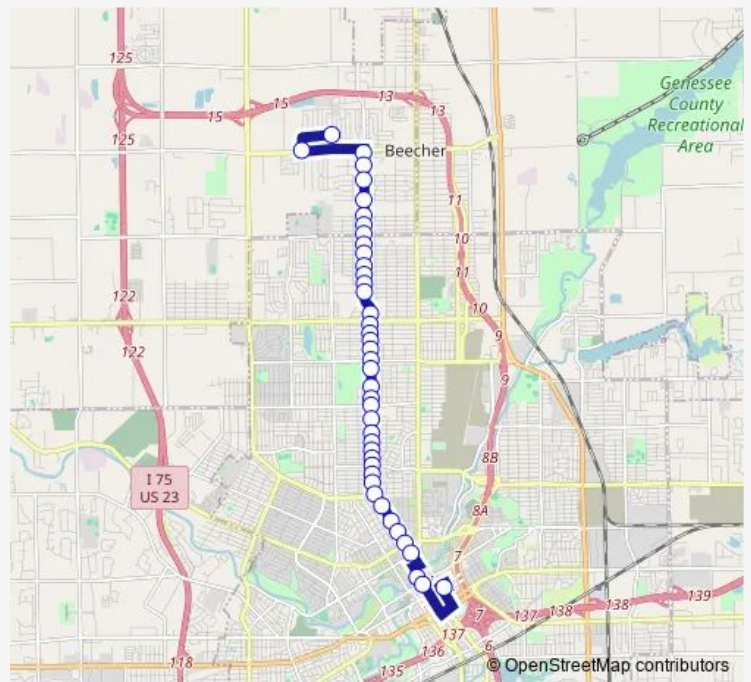

Bus 2 M L King

[Go to website](#)

Direction
 Neff Rd & Obrien Rd — BAY #1 MLK Transfer Center
 42 stops
[Open route schedule](#)

- Neff Rd & Obrien Rd
- O'brien at Coldwater
- SBD Detroit at Kurtz
- SBD Detroit at Humphrey
- SBD Detroit at Yale
- SBD Detroit at Cass Ave
- SBD Detroit at Downey
- SBD Detroit at Knickerbocker
- SBD Detroit at Carpenter
- SBD MLK at York
- SBD MLK at Holbrook
- SBD MLK at Ruth
- SBD MLK at Russell
- SBD MLK at Home
- SBD MLK at Gracelawn
- SBD MLK at North Flint Plaza
- SBD MLK at Pulaski
- SBD MLK at Philadelphia
- SBD MLK at Thackery
- SBD MLK at Flint Park
- SBD MLK at Stewart

Route schedule

Neff Rd & Obrien Rd — BAY #1 MLK Transfer Center

Monday	06:30-22:50
Tuesday	06:30-22:50
Wednesday	06:30-22:50
Thursday	06:30-22:50
Friday	06:30-22:55
Saturday	07:00-22:50
Sunday	09:00-18:50

Route info

Direction: Neff Rd & Obrien Rd
 Stops: 42
 Trip Duration: 0 hour 25 min

■ 2 — M L King

SBD MLK at Edwin

SBD MLK at Van Wagoner

SBD MLK at Gillespie

SBD MLK at Pasadena

SBD MLK at Mcclellan

Tuesday 06:30-22:30

Wednesday 06:30-22:30

Thursday 06:30-22:30

Friday 06:30-22:30

Saturday 06:30-22:30

Sunday 09:30-18:30

Route info

Direction: BAY #1 MLK Transfer Center