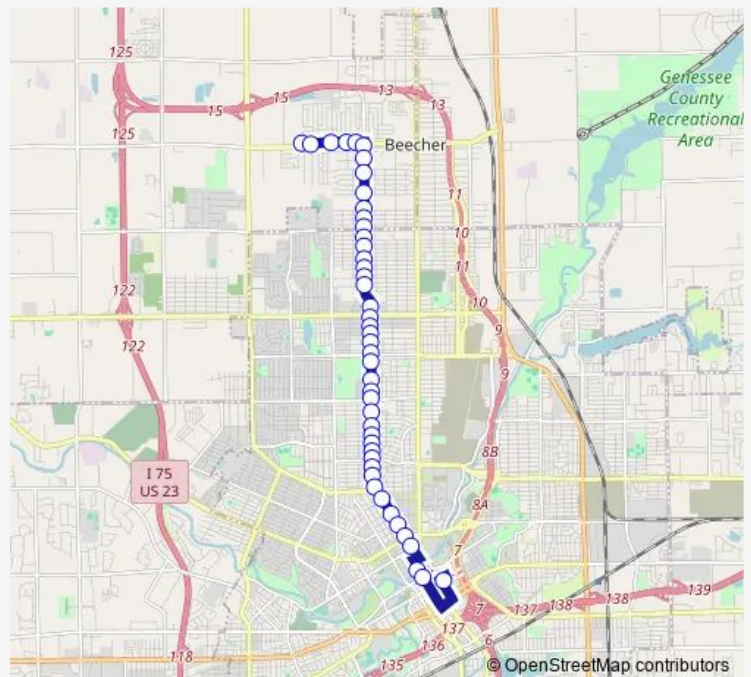

Direction

O'Brien at Coldwater — BAY #1 MLK Transfer Center

45 stops

[Open route schedule](#)

- O'Brien at Coldwater
- Coldwater at Afaf
- EBD Coldwater at Neff
- EBD Coldwater at Fairhaven
- Beecher Plaza
- SBD Detroit at Kurtz
- SBD Detroit at Humphrey
- SBD Detroit at Yale
- SBD Detroit at Cass Ave
- SBD Detroit at Downey
- SBD Detroit at Knickerbocker
- SBD Detroit at Carpenter
- SBD MLK at York
- SBD MLK at Holbrook
- SBD MLK at Ruth
- SBD MLK at Russell
- SBD MLK at Home
- SBD MLK at Gracelawn
- SBD MLK at North Flint Plaza
- SBD MLK at Pulaski
- SBD MLK at Philadelphia

Route schedule

O'Brien at Coldwater — BAY #1 MLK Transfer Center

Monday	06:30-22:50
Tuesday	06:30-22:50
Wednesday	06:30-22:50
Thursday	06:30-22:50
Friday	06:30-22:55
Saturday	07:00-22:50
Sunday	09:00-18:50

Route info

Direction: O'Brien at Coldwater

Stops: 45

Trip Duration: 0 hour 25 min

2 — M L King

SBD MLK at Thackery

SBD MLK at Flint Park

SBD MLK at Stewart

SBD MLK at 5th

SBD MLK at 3rd

Beach at Union

Beach at Kearsley

BAY #1 MLK Transfer Center

Direction

BAY #1 MLK Transfer Center — O'Brien at Coldwater

49 stops