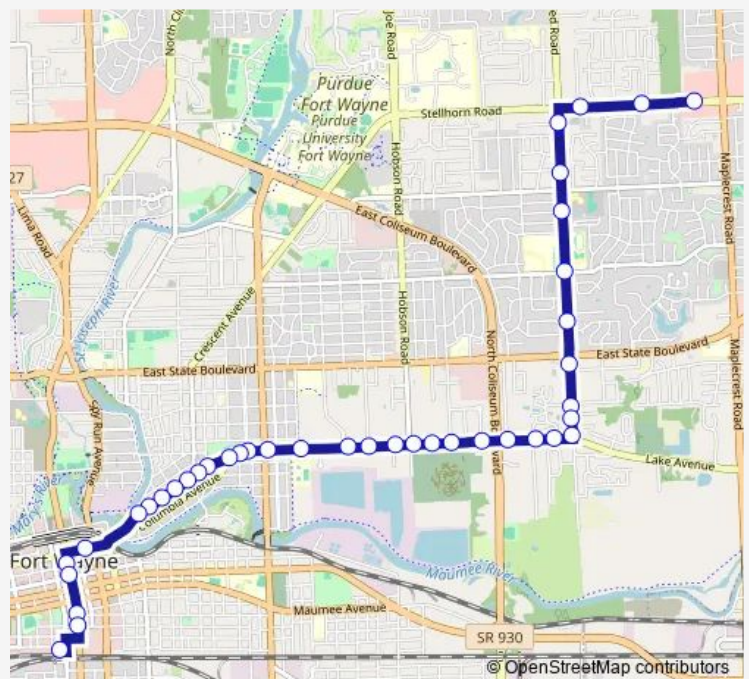

Columbia and Oneida

Columbia and Tecumseh

Columbia and Crescent

Delta at Tilden

Lake at Morton (Eb)

Lake at Garfield

Lake at Anthony (Eb)

Lake at Kensington

Lake at Pemberton (Eb)

### Route schedule

Central Station - Bay N — Northwood Plaza

Monday 06:15-20:15

Tuesday 06:15-20:15

Wednesday 06:15-20:15

Thursday 06:15-20:15

Friday 06:15-20:15

Saturday 08:15-17:15

### Route info

Direction: Central Station - Bay N

Stops: 52

Trip Duration: 0 hour 25 min

2 — Georgetown

Lake at Randallia (Eb)

Lake at Park Lake

2520 Lake