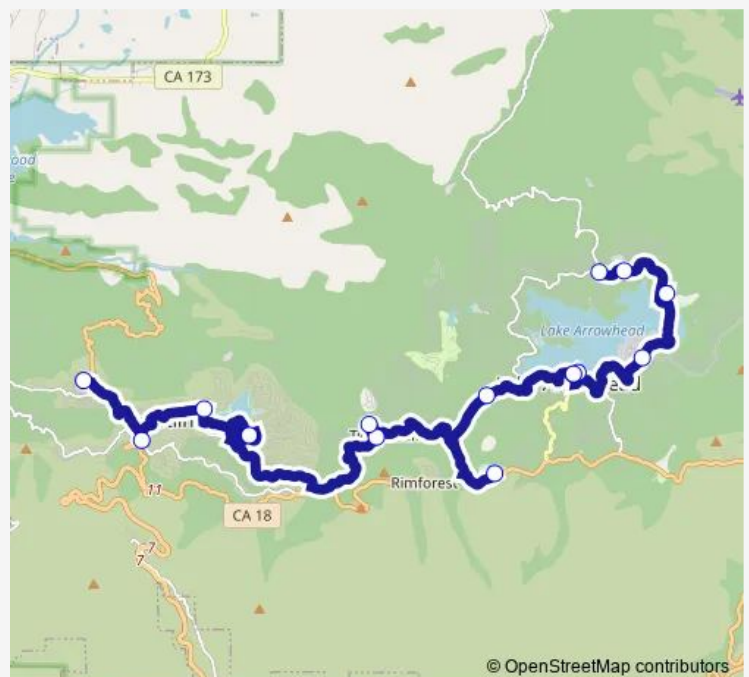

Grandview Towers Senior Housing

San Moritz Lodge

Lake Dr & Lake Gregory - 7-11

Top Town - Hilltop Liquor

Valley of Enchantment Mobile Home Park

Route schedule

Mountain Community Hospital — Valley of Enchantment Mobile Home Park

Monday 06:16-17:30

Tuesday 06:16-17:30

Wednesday 06:16-17:30

Thursday 06:16-17:30

Friday 06:16-17:30

Saturday 06:16-17:30

Sunday 09:58-16:48

Route info

Direction: Mountain Community Hospital

Stops: 14

Trip Duration: 1 hour 14 min

Direction

Valley of Enchantment Mobile Home Park — Mountain Community Hospital

19 stops

[Open route schedule](#)

Valley of Enchantment Mobile Home Park

Hwy 189 & Grandview Dr - Sheriff Station

Grandview Towers Senior Housing

Hwy 189 & Bear Springs Rd - Antlers

Hwy 189 & Grass Valley Rd - 5 Points Shell Gas Station

Rim High School

Hwy 189 & Acorn Lane - Agua Fria