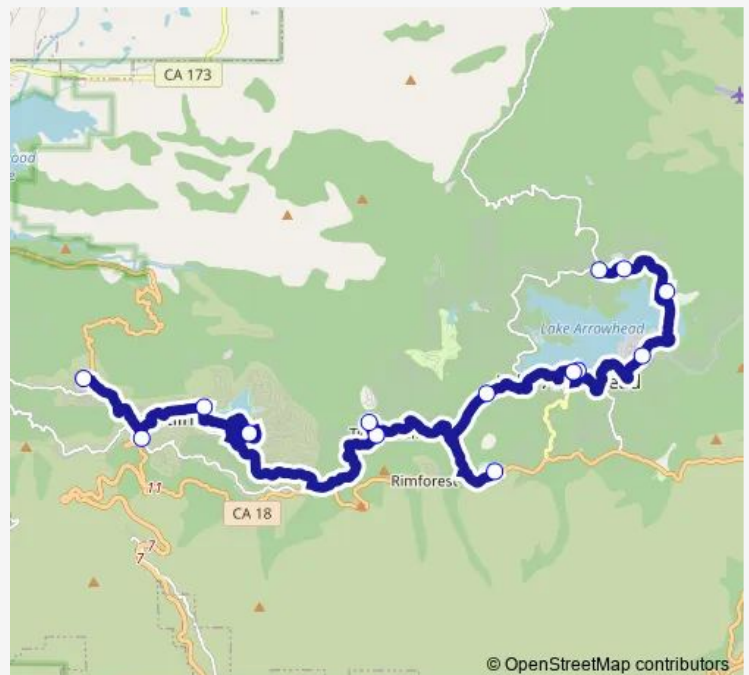

Willow Creek/173

Golden Rule and 173

Cedar Glen & Hwy 173 - Fire Station

Lake Arrowhead Village - Village Green

Lake Arrowhead Village - Staters

Hwy 189 & North Bay Road - Jenson's

Rim High School

Hwy 189 & Grandview Dr - Sheriff Station

Grandview Towers Senior Housing

San Moritz Lodge

Lake Dr & Lake Gregory - 7-11

Top Town - Hilltop Liquor

Valley of Enchantment Mobile Home Park

**Route schedule**

Mountain Community Hospital — Valley of Enchantment Mobile Home Park

Trip Duration: 1 hour 10 min

© OpenStreetMap contributors

**Direction**

Valley of Enchantment Mobile Home Park — Mountain Community Hospital

19 stops

[Open route schedule](#)

Valley of Enchantment Mobile Home Park

Stops: 18

Trip Duration: 0 hour 56 min