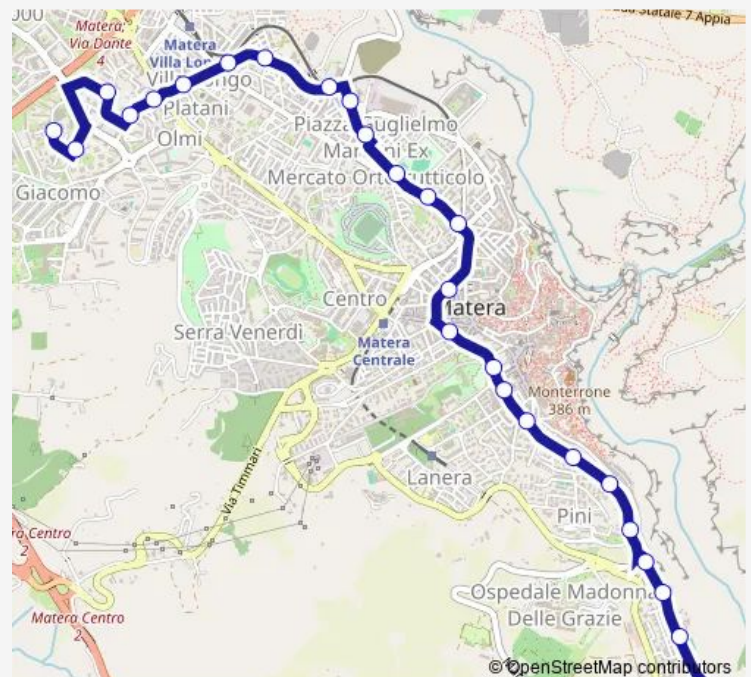

### Route schedule

Via dei Peucezi civico 93 — Via La Martella Villa Grande

Monday 14:00-22:00

Tuesday 14:00-22:00

Wednesday 14:00-22:00

Thursday 14:00-22:00

Friday 14:00-22:00

Saturday 14:00-22:00

### Route info

Direction: Via dei Peucezi civico 93

Stops: 10

Trip Duration: 0 hour 5 min

■ 2 — Linea 2

## Direction

Piazza Sant. Agnese — Via Fermi scuola elementare (ex Bice)

26 stops

[Open route schedule](#)

Piazza Sant. Agnese

Via dei Cappuccini

Via Cappuccini

Via dei Cappuccini

## Route info

Direction: Via La Martella

Stops: 7

Trip Duration: 0 hour 4 min