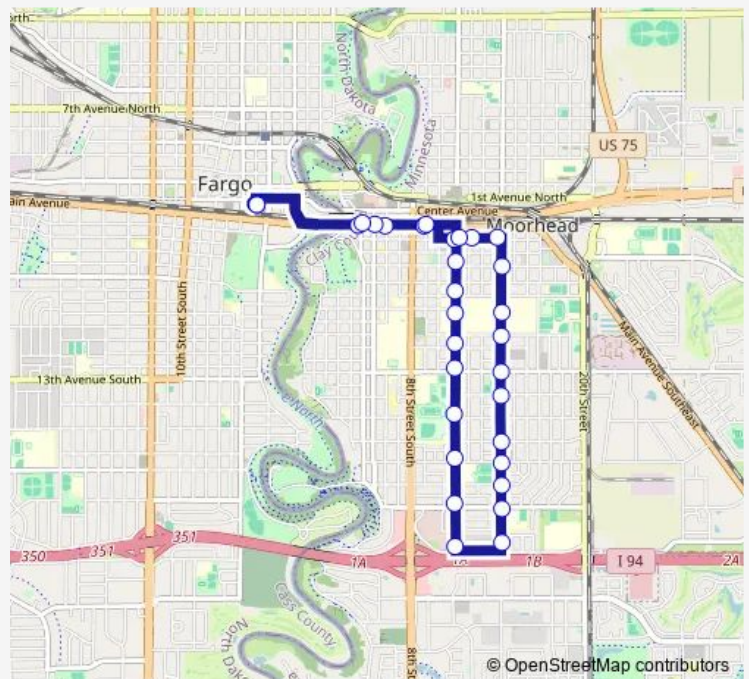

[Go to website](#)

Direction
Gtc — Gtc

31 stops

[Open route schedule](#)

- Gtc
- Main Ave & 4th St S (Corner Sw)
- Main Ave & 6th St S (Corner Sw)
- Main Ave & 9th St S (Corner Sw)
- Shelter 123 (Hornbachers)
- 11th St S & 4th Ave S (Corner Nw)
- 11th St S & 6th Ave S (Corner Nw)
- Shelter 127 (Msum)
- 11th St S & 10th Ave S (Corner Nw)
- 11th St S & 12th Ave S (Corner Nw)
- 11th St S & 16th Ave S (T intersection West)
- 11th St S & 20th Ave S (Corner Nw)
- 11th St S & 24th Ave S (Corner Nw)
- Marriott Shelter (#118)
- 14th St S & 27th Ave S (Corner Ne)
- 14th St S & 24th Ave S (Corner Se)
- 14th St S & 22nd Ave S (Corner Se)
- 14th St S & 20th AVe S (Corner Se)
- 14th St S & 18th Ave S (Corner Se)
- 14th St S & 14th Ave S (Corner Se)
- 14th St S & 12th AVe S (Corner Se)

Route schedule

Gtc — Gtc

Monday	06:15-21:28
Tuesday	06:15-21:28
Wednesday	06:15-21:28
Thursday	06:15-21:28
Friday	06:15-21:28
Saturday	07:28-21:28
Sunday	—

Route info

Direction: Gtc

Stops: 31

Trip Duration: 0 hour 26 min

14th St S & 9th Ave S (Corner Se)

Shelter 128 (Msum)

14th St S & 4th Ave S (Corner Se)

2nd Ave S & 14th/13th Ave S (Midblock North)

2nd Ave S & 12th St S (Corner Ne)

2nd Ave S & 11th St S (Corner Ne)

Main Ave & 9th St S (T intersection by Walgreens)

Main Ave & 5th St S (Corner Ne)

Main Ave & 4th St S (Corner Ne)

Gtc

2 Bus time schedules and route maps are available in an offline PDF at busmaps.com. Use the busmaps.com website to see live bus times, train schedule or subway schedule, and step-by-step directions for all public transit in Moorhead