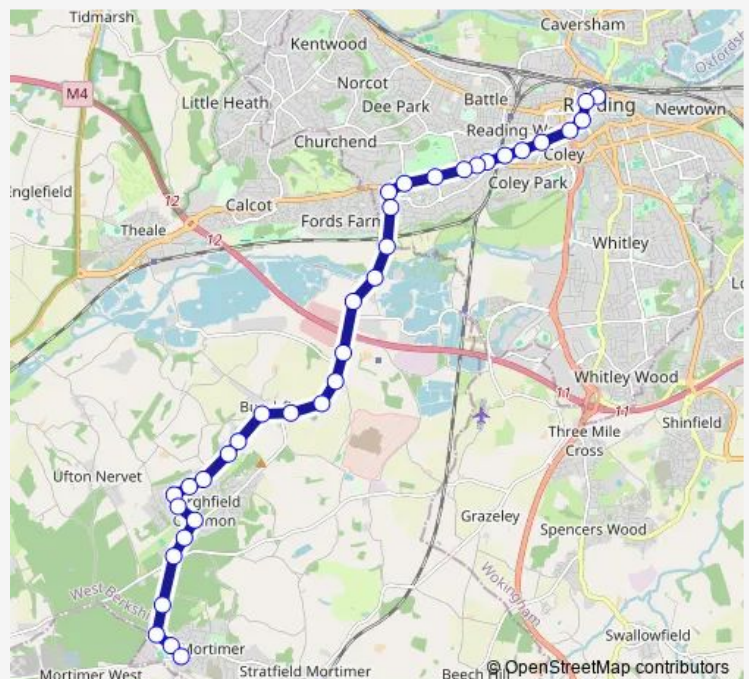

Circuit Lane

Honey End Lane

Burghfield Road

Dwyer Road

Burghfield Road Railway Bridge

The Cunning Man

Burghfield Golf Course

Amners Farm Road

Thursday 04:55-23:00

Friday 04:55-23:00

Saturday 06:40-23:00

Sunday 08:10-19:45

Route info

Direction: Blagrove Street

Stops: 35

Trip Duration: 0 hour 37 min

2 — Central Reading - Mortimer via The Close Burghfield Common **BusMaps**

Clayhill Road turn

Elm Drive

Chestnut Drive

The Close

Clayhill Road Shops

Omers Rise

Goodwood Close

Downshire Square

Berkeley Avenue

Southcote Road

Parkside Road

Liebenrood Road

Circuit Lane

Honey End Lane

Burghfield Road