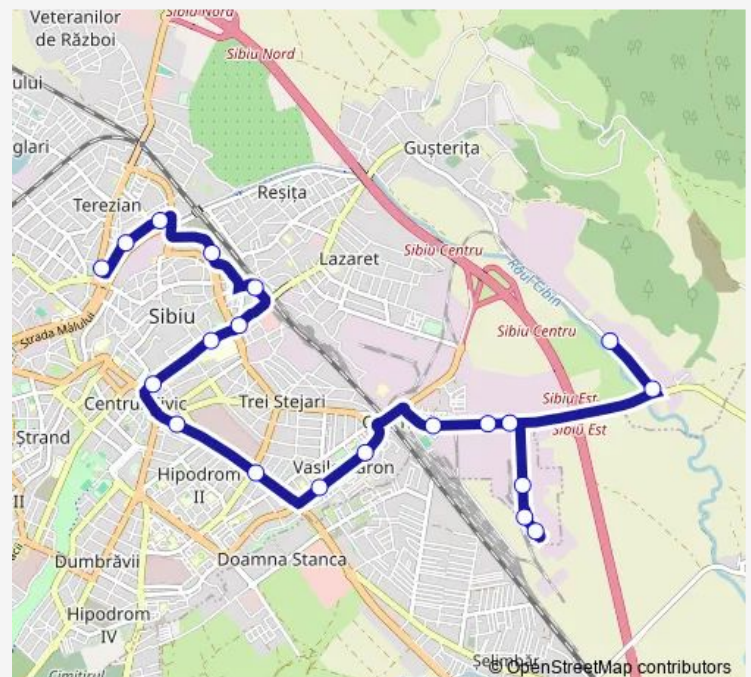

Teatru

Spitalul Judetean

Promenada Mall Gara

Gara

Abatorului

Liceul Independenta

Flaro

Piața Cibin 3

Route schedule

Tabacarie 2 — Piața Cibin 3

Monday 05:46-06:29

Tuesday 05:46-06:29

Wednesday 05:46-06:29

Thursday 05:46-06:29

Friday 05:46-06:29

Saturday —

Sunday —

Route info

Direction: Tabacarie 2

Stops: 18

Trip Duration: 0 hour 28 min

2 — Zona Industrială Est - Piața Cibin

Direction

Scandia 1 — Piata Cibin 3

20 stops

[Open route schedule](#)

Scandia 1

Podului 1

Neveon

Greiner 1

Retrasib 1

Irmes 1