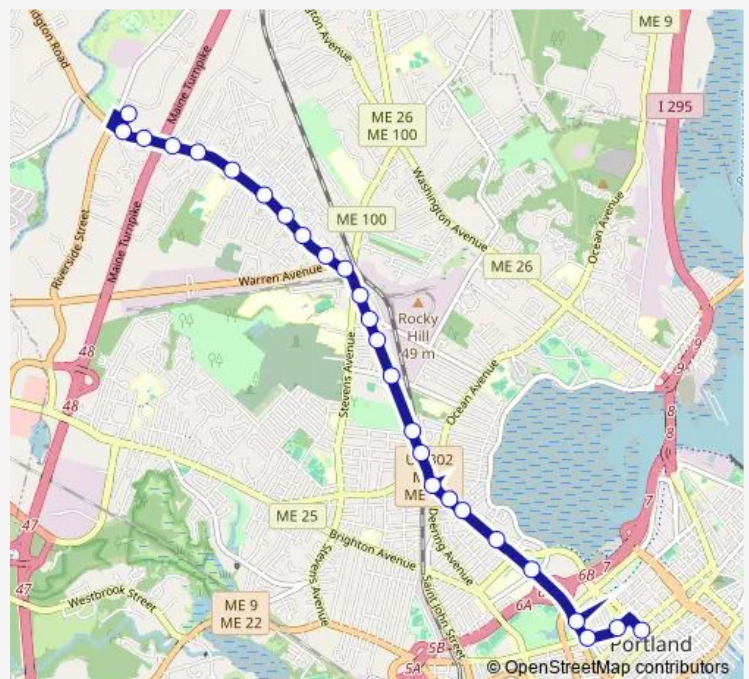

### Direction

Pulse — Riverside ST + Hannaford

26 stops

[Open route schedule](#)

Pulse

Oxford ST + Alder St

Portland ST + Forest Ave

Forest AVE + Kennebec St

Forest AVE + Newton St

### Route schedule

Pulse — Riverside ST + Hannaford

Monday 06:45-22:45

Tuesday 06:45-22:45

Wednesday 06:45-22:45

Thursday 06:45-22:45

Friday 06:45-22:45

Saturday 07:20-21:40

### Route info

Direction: Pulse

Stops: 26

Trip Duration: 0 hour 20 min

2 — Riverton

Forest AVE + Bailey St

Forest AVE + Riverside Industrial Pwky

Forest AVE + 1837 Forest Ave