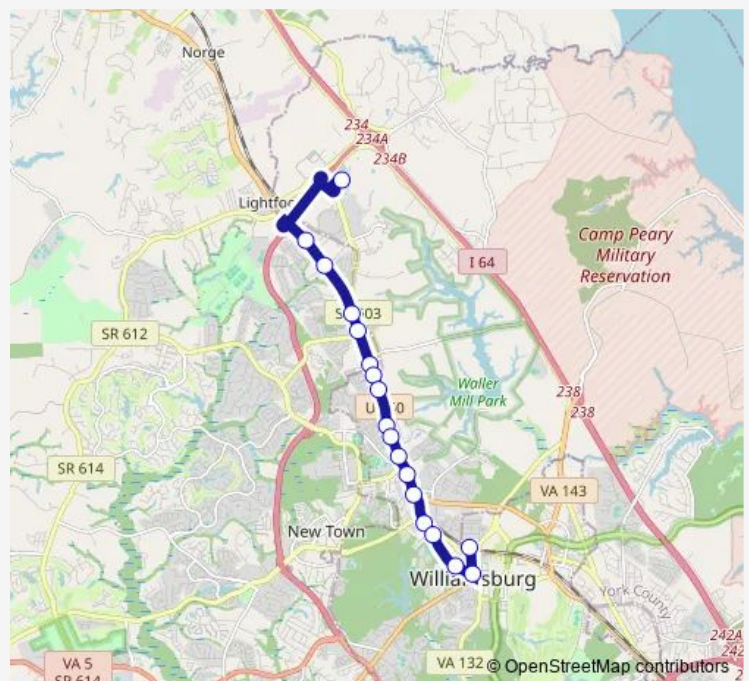

Route schedule

E Rochambeau Dr at Wal-Mart — N Boundary St at Williamsburg Tc

Monday	06:30-20:30
Tuesday	06:30-20:30
Wednesday	06:30-20:30
Thursday	06:30-20:30
Friday	06:30-20:30
Saturday	06:30-20:30
Sunday	08:33-17:33

Route info

Direction: E Rochambeau Dr at Wal-Mart

Stops: 18

Trip Duration: 0 hour 24 min

Direction

N Boundary St at Williamsburg Tc — E Rochambeau Dr at Wal-Mart

17 stops

[Open route schedule](#)

E Rochambeau Dr at Wal-Mart

Route schedule

N Boundary St at Williamsburg Tc — E Rochambeau Dr at Wal-Mart

Monday 06:00-20:00

Tuesday 06:00-20:00

Wednesday 06:00-20:00

Thursday 06:00-20:00

Friday 06:00-20:00

Saturday 06:00-20:00

Sunday 08:00-17:00

Route info

Direction: N Boundary St at Williamsburg Tc

Stops: 17

Trip Duration: 0 hour 27 min

2 Bus time schedules and route maps are available in an offline PDF at busmaps.com. Use the busmaps.com website to see live bus times, train schedule or subway schedule, and step-by-step directions for all public transit in Williamsburg