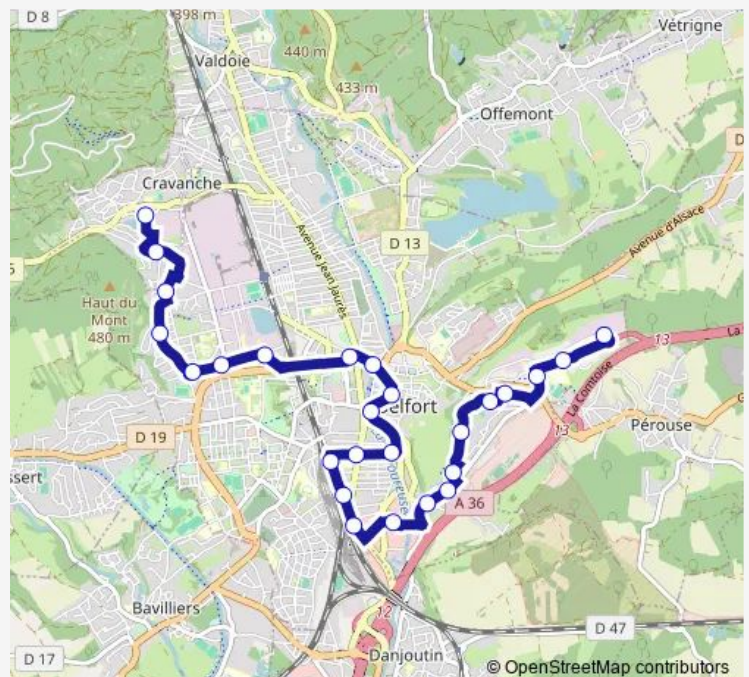

Saturday 05:49-21:41

Sunday 07:25-19:48

Route info

Direction: Hauts de Belfort

Stops: 23

Trip Duration: 0 hour 25 min

La Belle

La Dame

Direction

Hauts de Belfort — Techn'Hom Cravanche

26 stops

[Open route schedule](#)

Hauts de Belfort

Camus

Cfa

Laurencie