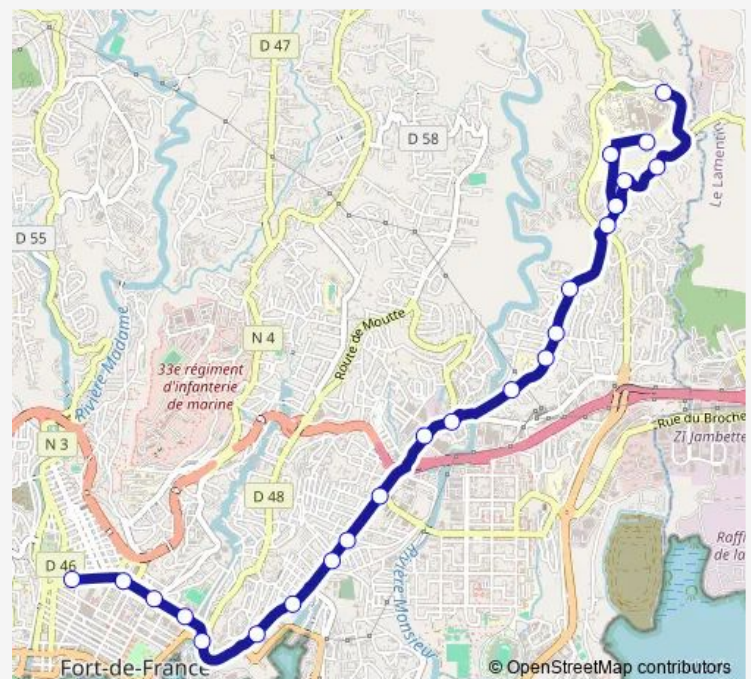

Ozier Lafontaine 1pv

Espérance

Croisée Meynard

Madrigal

Helistation La Meynard

Cedrat

Glouglou

M F M E Chu

### Route schedule

Gare Clemenceau — M F M E Chu

Monday 06:15-20:30

Tuesday 06:15-20:30

Wednesday 06:15-20:30

Thursday 06:15-20:30

Friday 06:15-20:30

Saturday 06:15-20:30

Sunday 06:24-20:30

### Route info

Direction: Gare Clemenceau

Stops: 20

Trip Duration: 0 hour 23 min

2 — Mfme Gare Clemenceau

**Direction**

M F M E Chu — Gare Clemenceau

23 stops