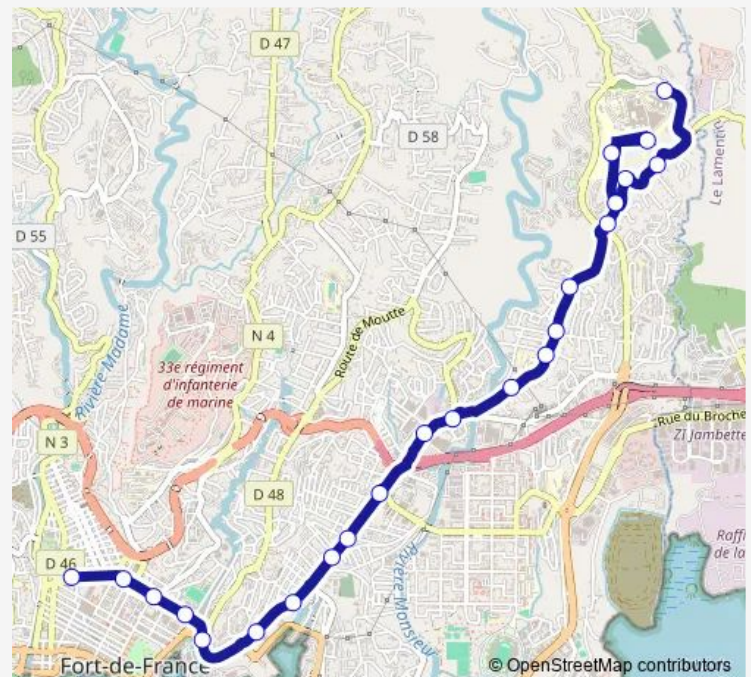

Glouglou

M F M E Chu

Route schedule

Gare Clemenceau — M F M E Chu

Monday 06:15-20:30

Tuesday 06:15-20:30

Wednesday 06:15-20:30

Thursday 06:15-20:30

Friday 06:15-20:30

Saturday 06:15-20:30

Sunday 06:24-20:30

Route info

Direction: Gare Clemenceau

Stops: 20

Trip Duration: 0 hour 24 min

2 — Mfme Gare Clemenceau

Direction

M F M E Chu — Gare Clemenceau

23 stops

[Open route schedule](#)

M F M E Chu

Glouglou

Cedrat

Madrigal

Thursday 05:45-19:55

Friday 05:45-19:55

Saturday 05:45-19:59

Sunday 05:45-19:56

Route info

Direction: M F M E Chu

Stops: 23

Trip Duration: 0 hour 27 min