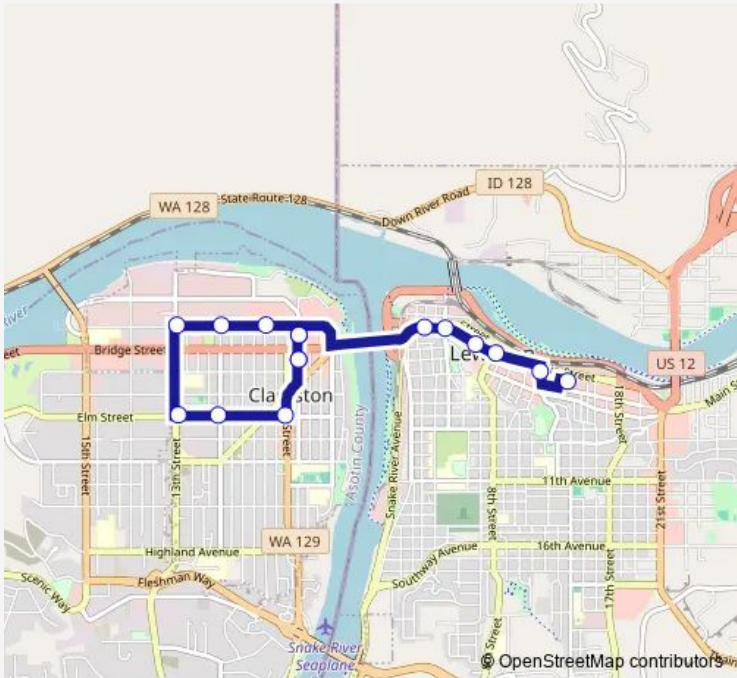

Bus 2 Blue Line

[Go to website](#)

Direction
 Dshs Blue Line Shelter — Lewiston Community Center
 16 stops
[Open route schedule](#)

- Dshs Blue Line Shelter
- Albertsons
- Walmart Blue Line Shelter
- Asotin Co Housing Authority
- 13th Street and Fair Street
- 13th Street and Elm Street
- 12th Street and Elm Street
- Wasem's Drug
- Dshs Blue Line Shelter
- Albertsons
- Ywca
- 5th Street and Main Street
- New 6th Street and Main Street
- 9th Street and Main Street
- Nez Perce County Courthouse
- Lewiston Community Center

Route schedule
 Dshs Blue Line Shelter — Lewiston Community Center

Monday	06:35-18:35
Tuesday	06:35-18:35
Wednesday	06:35-18:35
Thursday	06:35-18:35
Friday	06:35-18:35
Saturday	08:48-14:35
Sunday	—

Route info
 Direction: Dshs Blue Line Shelter
 Stops: 16
 Trip Duration: 0 hour 22 min

2 Bus time schedules and route maps are available in an offline PDF at busmaps.com. Use the busmaps.com website to see live bus times, train schedule or subway schedule, and step-by-step directions for all public transit in

The schedule is provided in the local timezone. Times with "(+1)" indicate departures on the next day.

PDF file created on 2025-01-16

2024 BusMaps.com - All Rights Reserved