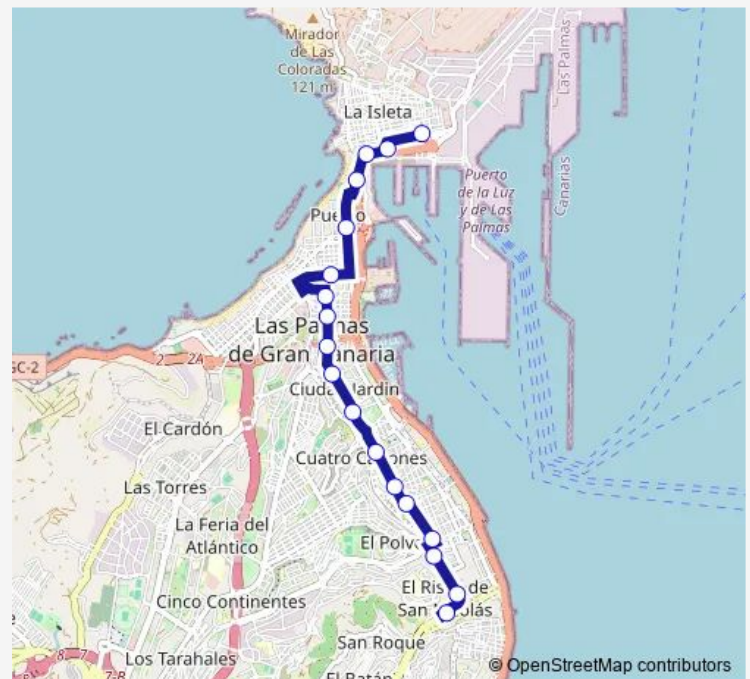

Manuel Becerra (Puerto)

Route schedule

Guiniguada — Manuel Becerra (Puerto)

Monday 06:10-22:05

Tuesday 06:10-22:05

Wednesday 06:10-22:05

Thursday 06:10-22:05

Friday 06:10-22:05

Saturday 07:15-22:10

Sunday 07:15-22:10

Route info

Direction: Guiniguada

Stops: 19

Trip Duration: 0 hour 34 min

2 — Guiniguada - Puerto (por Tomás Morales)

Direction

Manuel Becerra (Puerto) — Guinguada

18 stops

[Open route schedule](#)

Manuel Becerra (Puerto)

Castillo de La Luz

Agustín Millares Sall (Mercado del Puerto)

Woermann

Parque Santa Catalina

Direction: Manuel Becerra (Puerto)

Stops: 18

Trip Duration: 0 hour 39 min

2 Bus time schedules and route maps are available in an offline PDF at busmaps.com. Use the busmaps.com website to see live bus times, train schedule or subway schedule, and step-by-step directions for all public transit in Las Palmas de Gran Canaria