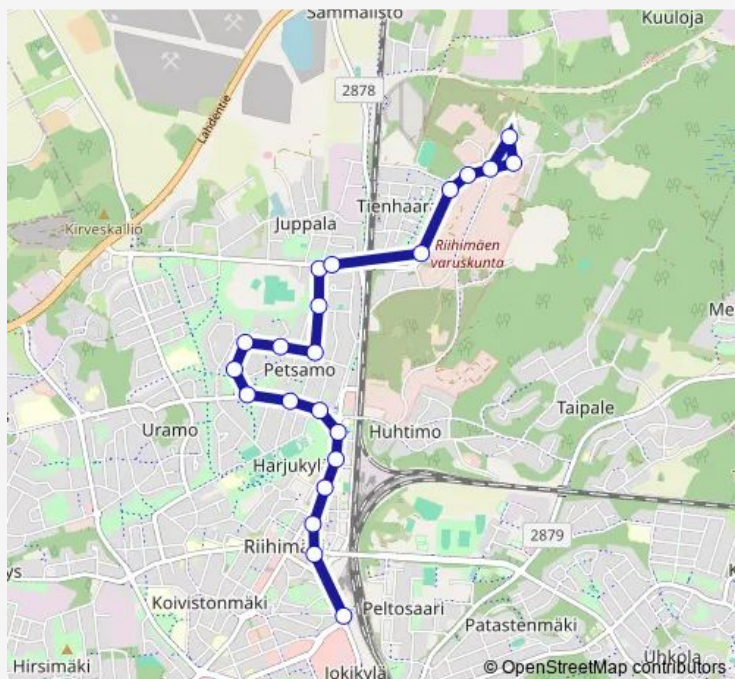

### Direction

Rautatieasema B — Varuskunta

22 stops

[Open route schedule](#)

Rautatieasema B

Keskuspuisto P

Valtakatu P (Riihimäki)

Riihimäen lukio P

### Route schedule

Rautatieasema B — Varuskunta

Monday 06:15

Tuesday 06:15

Wednesday 06:15

Thursday 06:15

Friday 06:15

Saturday —

### Route info

Direction: Rautatieasema B

Stops: 22

Trip Duration: 0 hour 13 min

2 — Rautatieasema - Vankila

2 Bus time schedules and route maps are available in an offline PDF at [busmaps.com](https://busmaps.com). Use the [busmaps.com](https://busmaps.com) website to see live bus times, train schedule or subway schedule, and step-by-step directions for all public transit in Riihimaeki