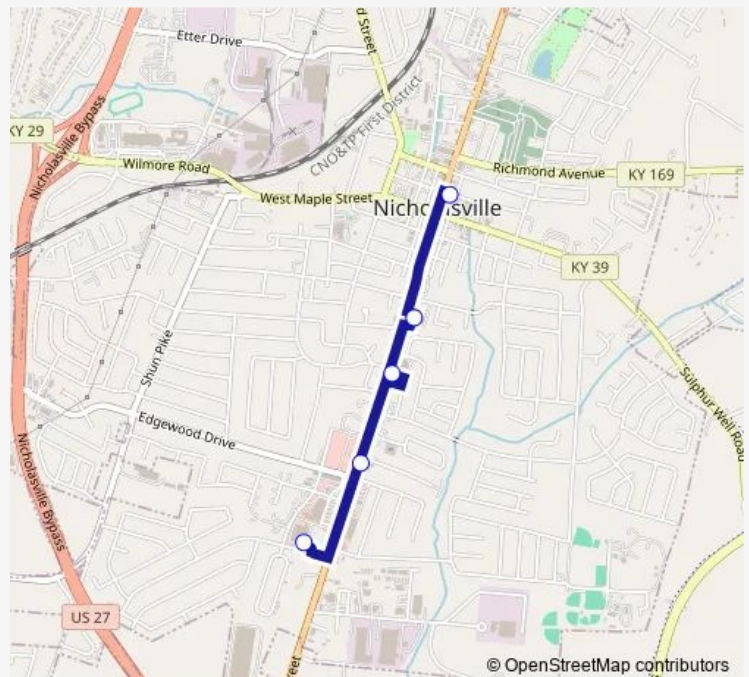

### Direction

Kroger Plaza — Downtown Transfer Stop

5 stops

[Open route schedule](#)

Kroger Plaza

S Main & Edgewood

Jessamine County Library

US Post Office

### Route schedule

Kroger Plaza — Downtown Transfer Stop

Monday 07:10-17:10

Tuesday 07:10-17:10

Wednesday 07:10-17:10

Thursday 07:10-17:10

Friday 07:10-17:10

Saturday 10:10-16:10

### Route info

Direction: Kroger Plaza

Stops: 5

Trip Duration: 0 hour 10 min

## Direction

Downtown Transfer Stop — Kroger Plaza

13 stops

[Open route schedule](#)

Downtown Transfer Stop

S. Main & Family Dollar

Jessamine County Library

Main & Edgewood Plaza