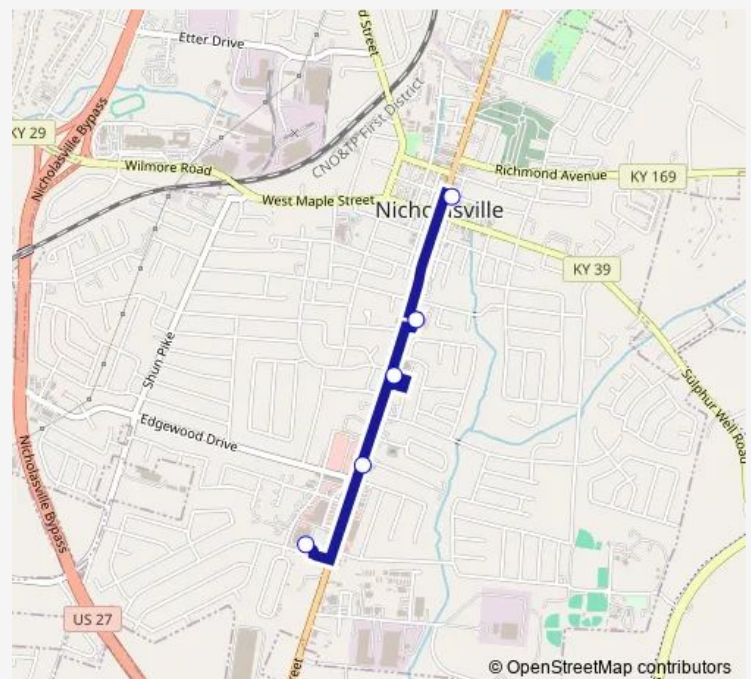

### Direction

Kroger Plaza — Downtown Transfer Stop

5 stops

[Open route schedule](#)

Kroger Plaza

S Main & Edgewood

Jessamine County Library

US Post Office

Downtown Transfer Stop

### Route info

Direction: Kroger Plaza

Stops: 5

Trip Duration: 0 hour 10 min

**Direction**

Downtown Transfer Stop — Kroger Plaza

13 stops

[Open route schedule](#)

Downtown Transfer Stop

S. Main &amp; Family Dollar

Jessamine County Library

Main &amp; Edgewood Plaza

S. Main &amp; Walgreens

Kroger Plaza

Longview Dr &amp; Lynwood

Birch Dr &amp; Beechwood