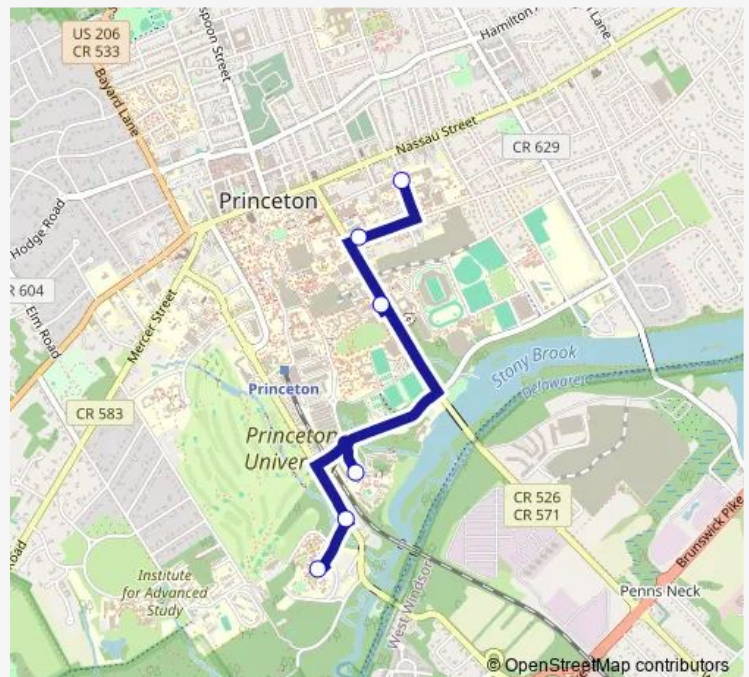

Lakeside Apartments

Goheen Walk at Washington (Nb)

Mccosh Walk on Washington Road (Nb)

Nassau Street at Charlton

Friend Center

Route schedule

Lawrence Apartments — Friend Center

Monday 07:00-21:30

Tuesday 07:00-21:30

Wednesday 07:00-21:30

Thursday 07:00-21:30

Friday 07:00-21:30

Saturday —

Sunday —

Route info

Direction: Lawrence Apartments

Stops: 7

Trip Duration: 0 hour 15 min

Direction

Friend Center — Lawrence Apartments

6 stops

[Open route schedule](#)

Friend Center

Prospect at Washington

Goheen Walk at Washington (Sb)

Lakeside Apartments

Alexander St. at Lawrence Drive

Lawrence Apartments

Route schedule

Friend Center — Lawrence Apartments

Monday	07:15-21:45
Tuesday	07:15-21:45
Wednesday	07:15-21:45
Thursday	07:15-21:45
Friday	07:15-21:45
Saturday	—
Sunday	—