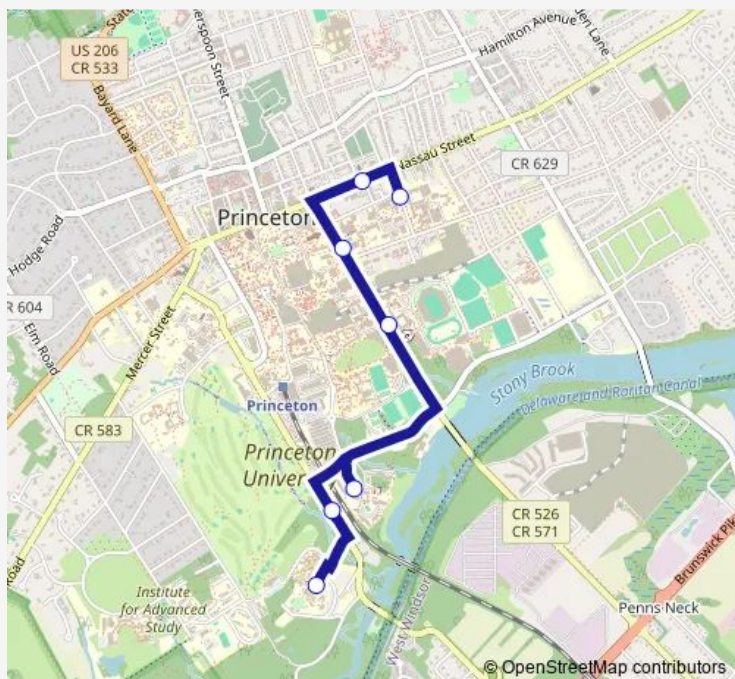

## Bus 2 Route 2: Lawrence/Lakeside to Friend Center

[Go to website](#)

Mccosh Walk on Washington Road (Nb)

Nassau Street at Charlton

Friend Center

### Route schedule

Lawrence Apartments — Friend Center

Monday 07:00-21:30

Tuesday 07:00-21:30

Wednesday 07:00-21:30

Thursday 07:00-21:30

Friday 07:00-21:30

Saturday —

### Route info

Direction: Lawrence Apartments

Stops: 7

Trip Duration: 0 hour 15 min

**Direction**

Friend Center — Lawrence Apartments

6 stops

[Open route schedule](#)