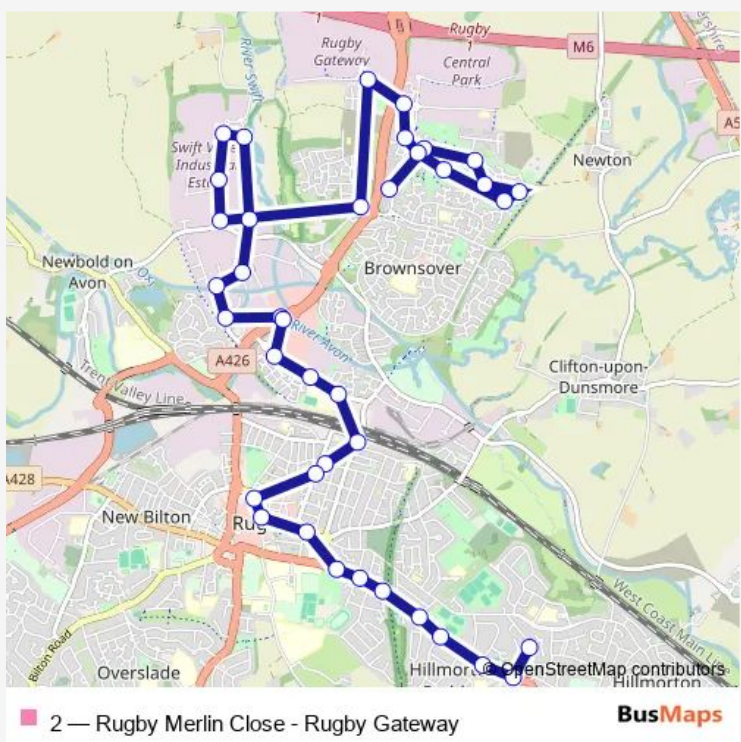

Bus 2 Rugby Merlin Close - Rugby Gateway

[Go to website](#)

Direction
Merlin Close — Edgecote Close
39 stops
[Open route schedule](#)

- Merlin Close
- Benches Furlong
- Crackthorne Drive
- Footpath
- Sedge Road
- Plantain Way
- Two Pike Leys
- Longstork Road
- Avocet Close
- Central Park
- Rugby Gateway
- Brownsover Lane
- Brownsover Road
- Coates Distribution
- Valley Drive
- Cosford Lane
- Brownsover Road
- Roman Way
- Glebe Farm Road
- Sparta Way
- Elliot's Field

Route schedule
Merlin Close — Edgecote Close

Monday	07:00-19:57
Tuesday	07:00-19:57
Wednesday	07:00-19:57
Thursday	07:00-19:57
Friday	07:00-19:57
Saturday	07:00-19:57
Sunday	—

Route info
Direction: Merlin Close
Stops: 39
Trip Duration: 0 hour 53 min

Direction

Edgecote Close — Merlin Close

42 stops

[Open route schedule](#)

Edgecote Close

Loverock Crescent

Eden Road

Phipps Avenue

Stops: 14

Trip Duration: 0 hour 19 min

2 Bus time schedules and route maps are available in an offline PDF at busmaps.com. Use the busmaps.com website to see live bus times, train schedule or subway schedule, and step-by-step directions for all public transit in Rugby