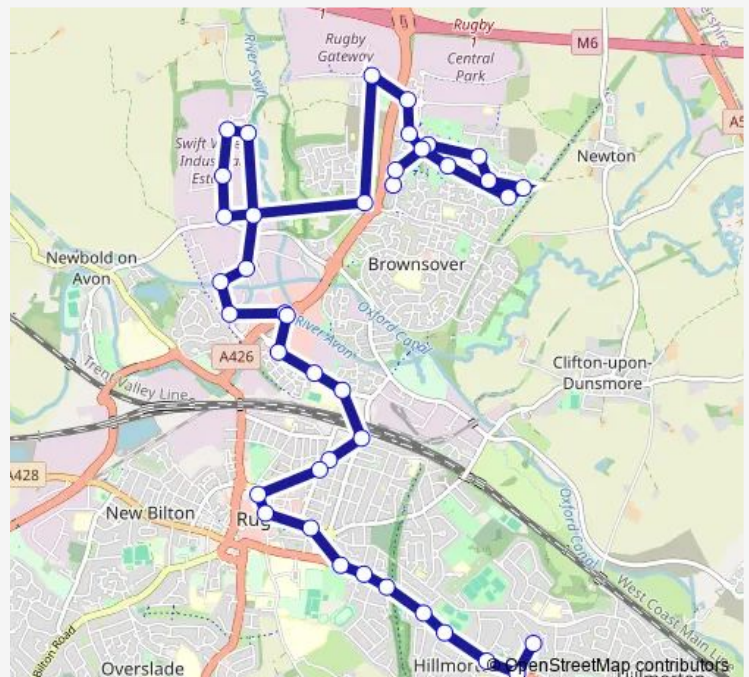

Bus 2 Rugby Merlin Close - Rugby Gateway

[Go to website](#)

Direction

Merlin Close — Edgecote Close

39 stops

[Open route schedule](#)

- Merlin Close
- Benches Furlong
- Crackthorne Drive
- Footpath
- Sedge Road
- Plantain Way
- Two Pike Leys
- Longstork Road
- Avocet Close
- Central Park
- Rugby Gateway
- Brownsover Lane
- Brownsover Road
- Coates Distribution
- Valley Drive
- Cosford Lane
- Brownsover Road
- Roman Way
- Glebe Farm Road
- Sparta Way
- Elliot's Field

Route schedule

Merlin Close — Edgecote Close

Monday	07:00-19:57
Tuesday	07:00-19:57
Wednesday	07:00-19:57
Thursday	07:00-19:57
Friday	07:00-19:57
Saturday	07:00-19:57
Sunday	—

Route info

Direction: Merlin Close

Stops: 39

Trip Duration: 0 hour 57 min

2 — Rugby Merlin Close - Rugby Gateway

Elliot's Field

Barnaby Road

Hansen Close

Warwickshire College

Abbey Street

Boundary Road

Percival Road

Stanley Road

Dunsmoor Avenue

Edgecote Close

Direction

Rugby Gateway — Clifton Road

10 stops