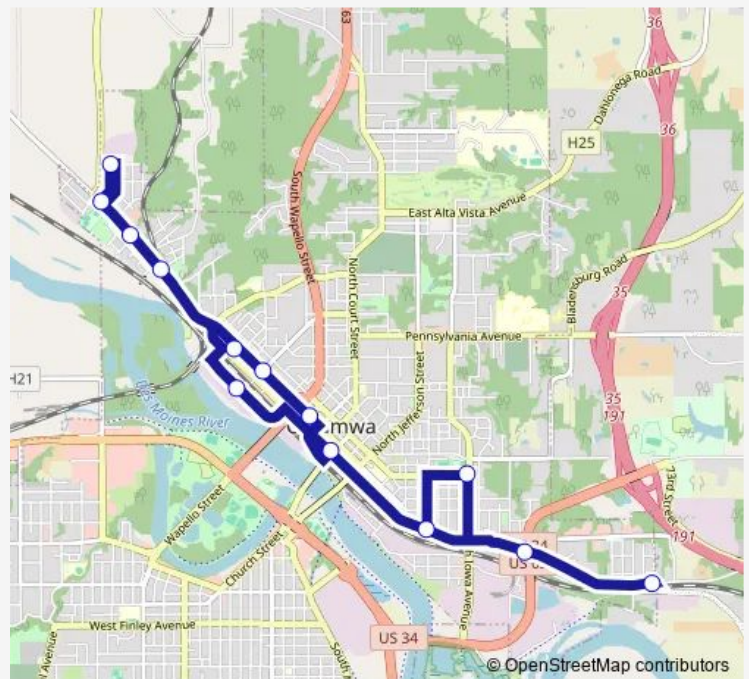

Wednesday 07:25-16:20

Thursday 07:25-16:20

Friday 07:25-16:20

Saturday —

Sunday —

Route info

Direction: Downtown

Stops: 14

Trip Duration: 0 hour 40 min

2 — East/West

Direction

Downtown — Main & Ash

13 stops

[Open route schedule](#)

Downtown

Second and Marion

Thursday 06:45-17:10

Friday 06:45-17:10

Saturday —

Sunday —

Route info

Direction: Downtown

Stops: 13

Trip Duration: 0 hour 40 min

Direction

Downtown — Main & Ash

12 stops

[Open route schedule](#)

Downtown

Second and Marion

Second and Mclean

Westgate