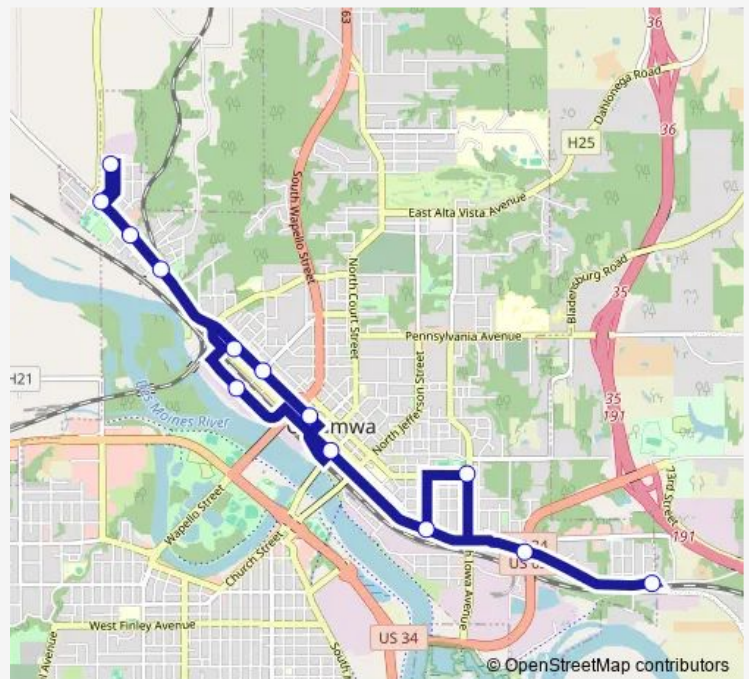

### Direction

Downtown — Main & Ash

14 stops

[Open route schedule](#)

Downtown

Second and Marion

Second and Mclean

Westgate

### Route schedule

Downtown — Main & Ash

Monday 07:25-16:20

Tuesday 07:25-16:20

Wednesday 07:25-16:20

Thursday 07:25-16:20

Friday 07:25-16:20

Saturday —

### Route info

Direction: Downtown

Stops: 14

Trip Duration: 0 hour 40 min

2 — East/West

**Direction**

Downtown — Main &amp; Ash

13 stops

## Route info

Direction: Downtown

Stops: 13

Trip Duration: 0 hour 40 min

**Direction**

Downtown — Main &amp; Ash

12 stops

[Open route schedule](#)