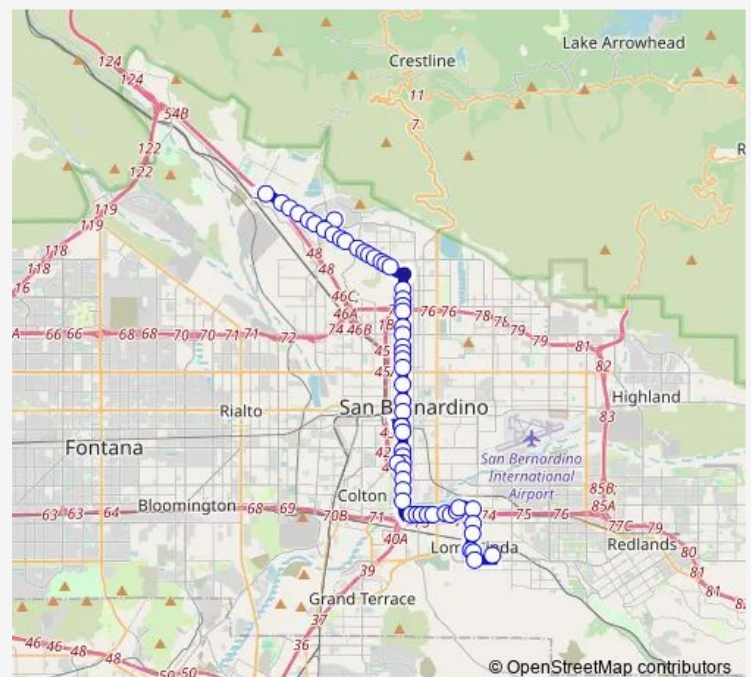

### Route schedule

V A Hospital Nb Fs — Kendall @ Palm Sb Fs

Monday 04:55-21:33

Tuesday 04:55-21:33

Wednesday 04:55-21:33

Thursday 04:55-21:33

Friday 04:55-21:33

Saturday 20:47

### Route info

Direction: V A Hospital Nb Fs

Stops: 61

Trip Duration: 0 hour 44 min

2 — CAL State-SAN Bдно-Loma Linda

E St @ Gate 1 Nb Fs

E St @ Mill Nb Fs

E St @ Valley Nb Ns