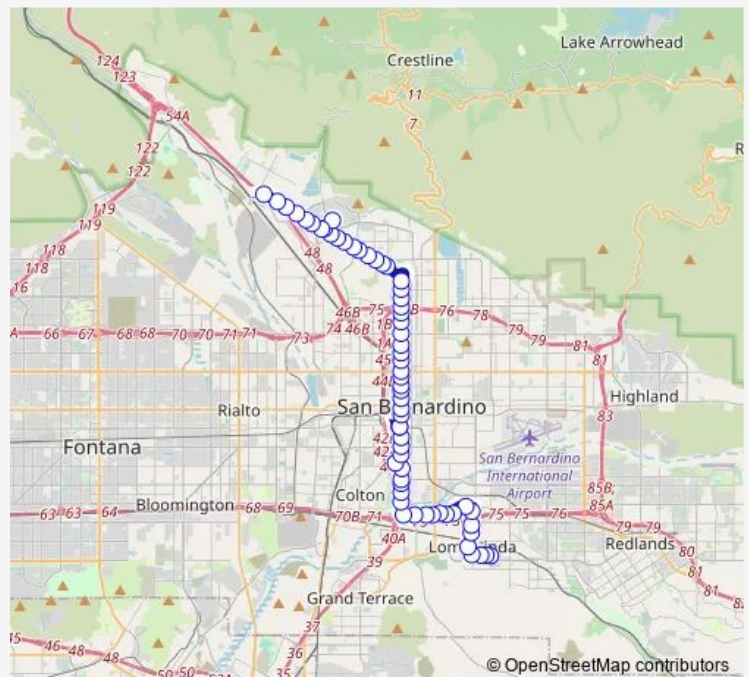

Saturday 06:30-20:35

Sunday 06:30-19:00

Route info

Direction: Kendall @ Palm Sb Fs

Stops: 59

Trip Duration: 0 hour 58 min

2 — CAL State-SAN Bdno-Loma Linda

E @ 30th Sb Ns

E St @ 29th Sb Fs

Est @ 25th Sb Fs

E @ Highland Sb Fs

E @ 18th Sb Ns

E @ 16th Sb Fs

E @ 14th Sb Fs

E @ Baseline Sb Ns

E @ 9th Sb Ns

E St @ 6th Sb Fs

E @ Court Sb Ns

San Bernardino Transit Center

San Bernardino Transit Center

E St @ Athol Sb Ns

E @ Mill Sb Mid

Est @ Gate 1 Sb Lateral

E @ North Mall Sb Ns

Wednesday 04:55-21:33

Thursday 04:55-21:33

Friday 04:55-21:33

Saturday 06:04-20:47

Sunday 06:19-20:09

Route info

Direction: V A Hospital Nb Fs

Stops: 62