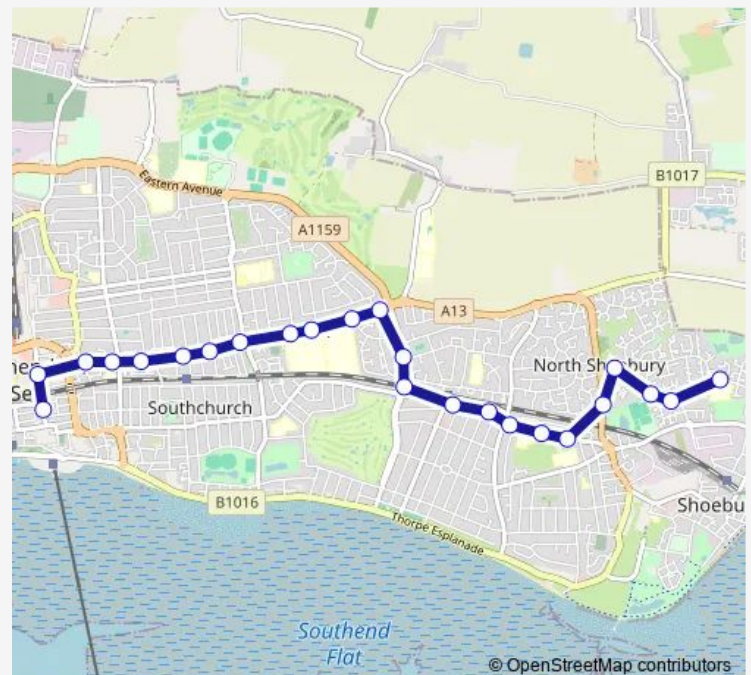

Willingale Way

Thorpe Hall Close

Bournes Green Roundabout

The Thorpe Bay School

Southend High for Girls

Arlington Road

The White Horse PH

Surbiton Avenue

Thursday 06:05-23:10

Friday 06:05-23:10

Saturday 06:40-23:10

Sunday 08:40-17:40

Route info

Direction: The Renown

Stops: 24

Trip Duration: 0 hour 29 min

■ 2 — Southend - Shoeburyness

BusMaps

Tyrrel Drive

Whitegate Road

Travel Centre

Direction

Travel Centre — The Renown

26 stops

[Open route schedule](#)

Travel Centre

Whitegate Road

Southchurch Road

Nicholson House

Southchurch Avenue cnr

Christchurch Road

Ilfracombe Road