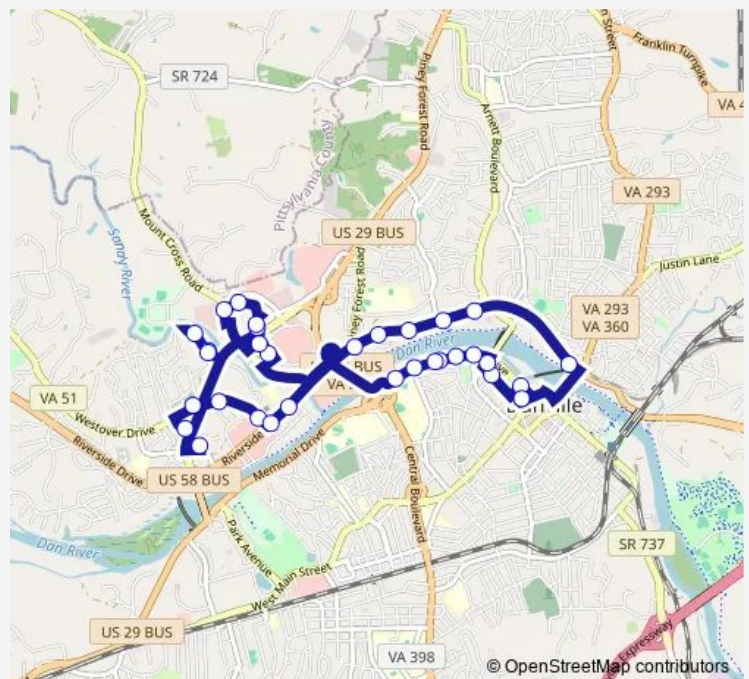

Bus 2 Riverside

[Go to website](#)

Direction

Danville Transit System Hub — Danville Transit System Hub

33 stops

[Open route schedule](#)

Danville Transit System Hub

High St & Memorial

Executive Dr Piedmont Reg Med Ctr

Westover Goodwill

Piedmont Pl Lidl

Route schedule

Danville Transit System Hub — Danville Transit System Hub

Monday 06:15-17:05

Tuesday 06:15-17:05

Wednesday 06:15-17:05

Thursday 06:15-17:05

Friday 06:15-17:05

Saturday 06:15-17:05

Sunday —

Route info

Direction: Danville Transit System Hub

Stops: 33

Trip Duration: 0 hour 38 min

Riverside Harris Harvey & Neal

Riverside Nikis

Riverside Pepsi

Ymca

Danville Transit System Hub

2 Bus time schedules and route maps are available in an offline PDF at busmaps.com. Use the busmaps.com website to see live bus times, train schedule or subway schedule, and step-by-step directions for all public transit in Danville