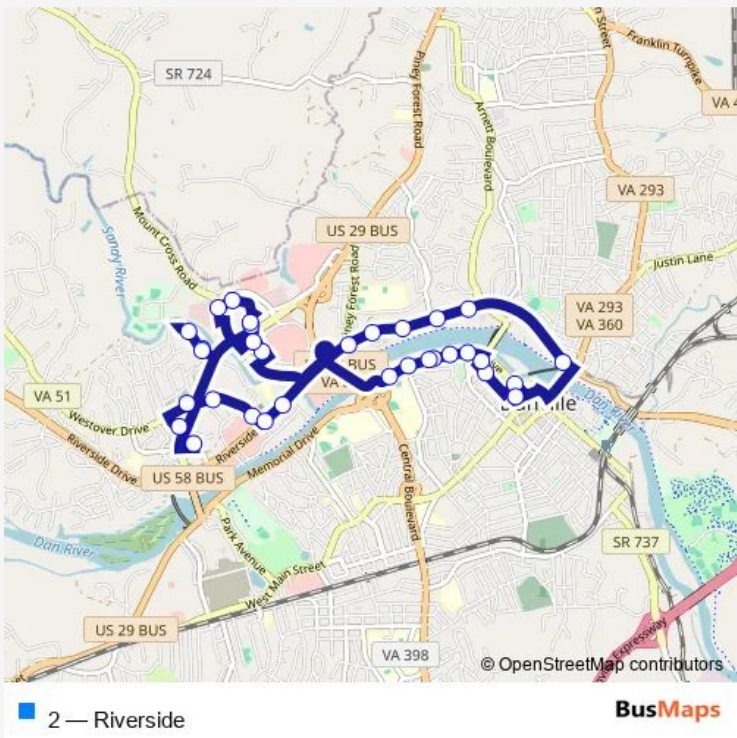

Bus 2 Riverside

[Go to website](#)

Direction
 Danville Transit System Hub — Danville Transit System Hub

33 stops

[Open route schedule](#)

- Danville Transit System Hub
- High St & Memorial
- Floyd & Upper
- Poplar Aamco
- Memorial Kfc
- Memorial Camilla Williams Park
- Memorial Roto Rooter
- Memorial Gods Storehouse
- Memorial Office Plus
- Memorial & Cahill
- Mt Cross Old Ups
- Med Express
- Old Mt Cross Applebees
- Old Mt Cross & Collins
- Lowes Dr Behind Ashley
- Walmart
- Executive Dr Big Lots
- 173 Executive Drive
- Executive Dr Piedmont Reg Med Ctr
- Westover Goodwill
- Piedmont Pl Lidl

Route schedule

Danville Transit System Hub — Danville Transit System Hub

Monday	06:15-17:05
Tuesday	06:15-17:05
Wednesday	06:15-17:05
Thursday	06:15-17:05
Friday	06:15-17:05
Saturday	06:15-17:05
Sunday	—

Route info

Direction: Danville Transit System Hub

Stops: 33

Trip Duration: 0 hour 38 min

Centra Medical Center

Westover Dr Across From Post Office

Westover Advance Auto

Riverside Hardees

Riverside Taco Bell

Riverside Old Wyatt Buick

Riverside Burger King

Riverside Harris Harvey & Neal

Riverside Nikis

Riverside Pepsi

Ymca

Danville Transit System Hub