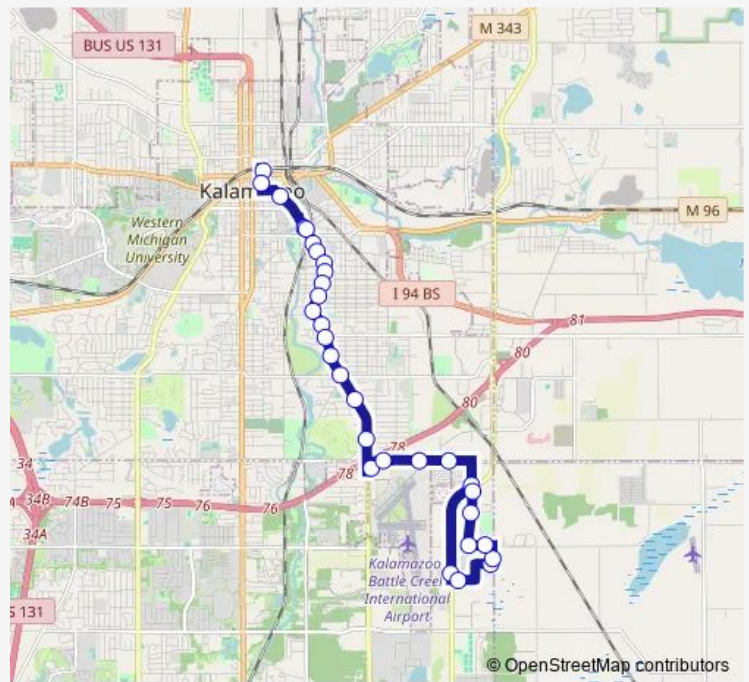

Bus 2 Portage

[Go to website](#)

Direction
 Kalamazoo Transit Center — 5419 Meridith
 31 stops
[Open route schedule](#)

- Kalamazoo Transit Center
- Rose at Water (NW Corner)
- Portage at South (NW Corner)
- Portage Street & Crosstown Parkway
- Portage at Vine
- Portage at Jackson
- Portage at Lake (NW Corner)
- Portage at Washington (NW Corner)
- Portage at Stockbridge (NW Corner)
- Portage at Clinton (NW Corner)
- Portage at Lay
- Portage at Alcott (NW Corner)
- Portage at Franklin (NW Corner)
- Portage at Miller/Roseland (SW Corner)
- Portage at Cambridge
- Portage at Cork (NW Corner)
- Portage at Miles (NW Corner)
- Portage at Dorchester (NW Corner)
- Kilgore Service Rd at Portage
- Kilgore Service Rd at
- Kilgore at Great Lakes Aviatio

Route schedule

Kalamazoo Transit Center — 5419 Meridith

Monday	—
Tuesday	—
Wednesday	06:15-21:15
Thursday	—
Friday	06:15-21:15
Saturday	06:15-21:15
Sunday	09:15-16:15

Route info

Direction: Kalamazoo Transit Center
 Stops: 31
 Trip Duration: 0 hour 30 min

E Milham Ave & Meredith St

Meredith at Pittsford (SE Corner)

5419 Meridith

Direction

5419 Meridith — Kalamazoo Transit Center

21 stops

[Open route schedule](#)

5419 Meridith

Wednesday 06:45-21:45

Thursday —

Friday 06:45-21:45

Saturday 06:45-21:45

Sunday 09:45-16:45

Route info

Direction: 5419 Meridith

Stops: 21