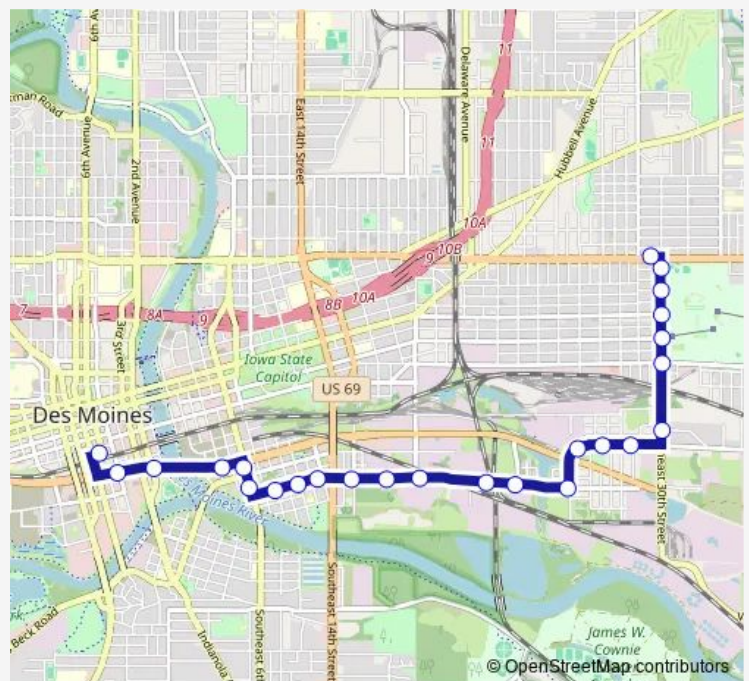

Scott AVE / SE 27th ST (MID-Block), Dsm

Scott AVE / SE 28th CT, Dsm

SE 30th ST / Raccoon ST, Dsm

E 30th ST / Dean Ave, Dsm

E 30th ST / E Walnut ST, Dsm

Route schedule

Platform L — E University AVE / E 30th ST (FAR-Side), Dsm

Monday 05:31-17:30

Tuesday 05:31-17:30

Wednesday 05:31-17:30

Thursday 05:31-17:30

Friday 05:31-17:30

Saturday 05:31-17:30

Sunday 17:30

Route info

Direction: Platform L

Stops: 25

Trip Duration: 0 hour 19 min

2 — Maury St

E 30th ST / E Grand Ave, Dsm

E 30th ST / Lyon ST, Dsm

E 30th ST / Walker ST, Dsm

E University AVE / E 30th ST (FAR-Side), Dsm

Direction

E 30th ST / Walker ST, Dsm — Platform L

25 stops

[Open route schedule](#)

E 30th ST / Walker ST, Dsm

E 30th ST / Lyon ST, Dsm

E 30th ST / E Grand AVE (FAR-Side), Dsm

E 30th ST / E Walnut ST, Dsm