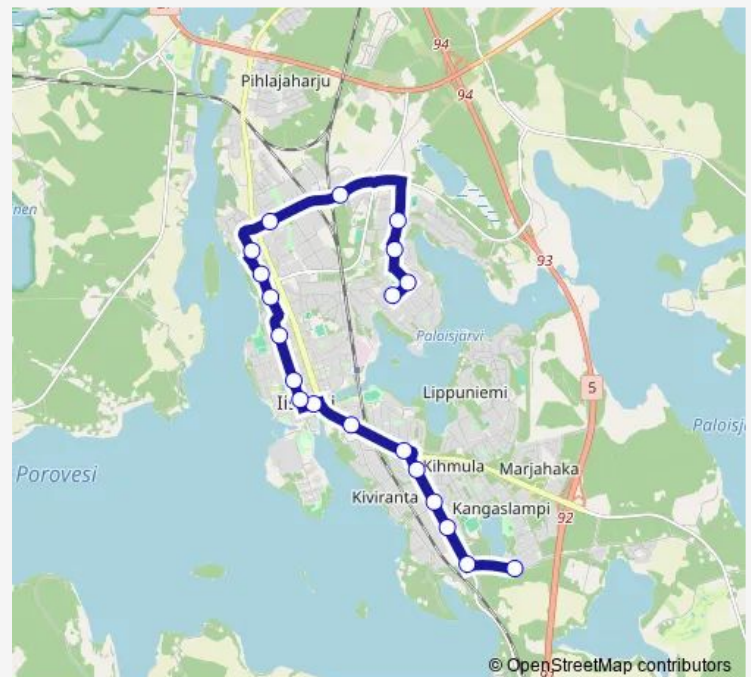

Friday 11:45-15:50

Saturday —

Sunday —

Route info

Direction: Kangaslammin vanhainkoti L

Stops: 20

Trip Duration: 0 hour 25 min

2 — Kangaslammin vanhainkoti L - Riekonpolku P