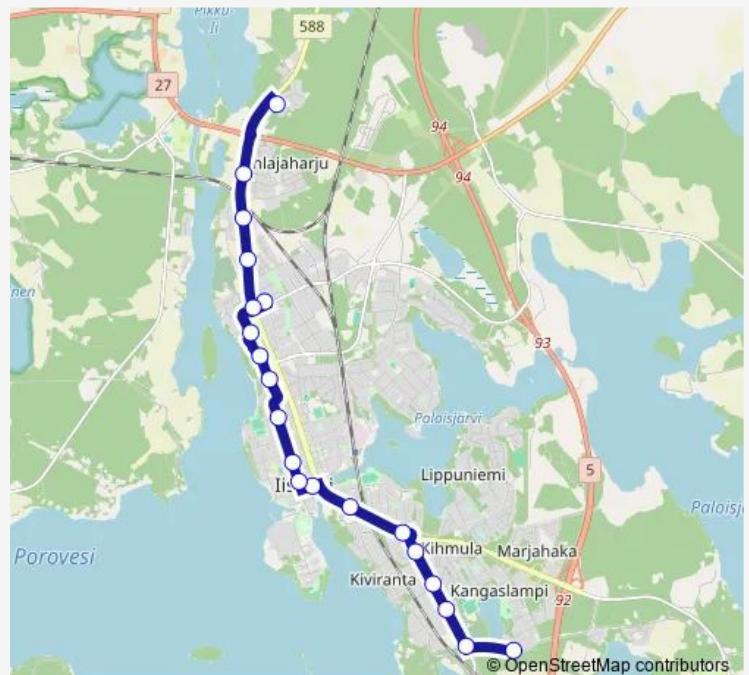

Friday 07:05-10:45

Saturday —

Sunday —

Route info

Direction: Kangaslammin vanhainkoti L

Stops: 20

Trip Duration: 0 hour 25 min

2 — Kangaslammin vanhainkoti L - Pohjoiskaari P