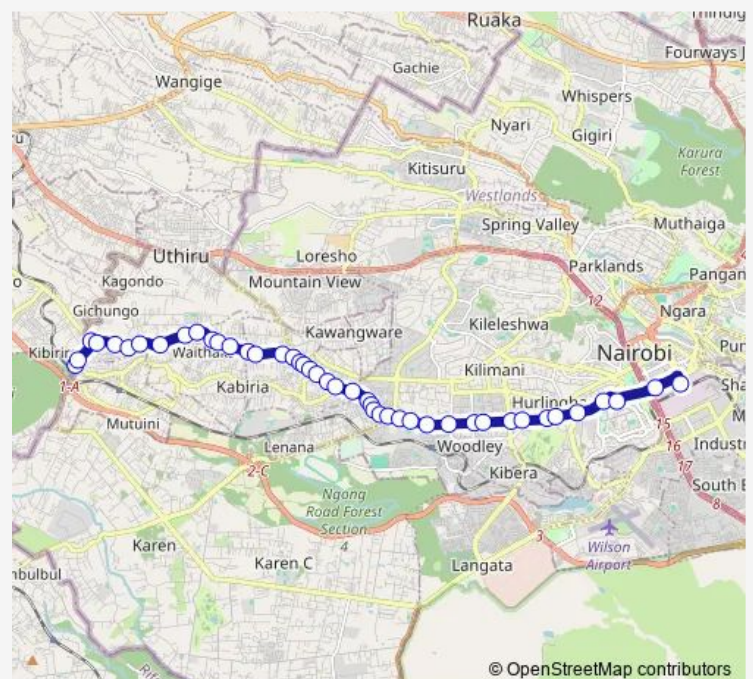

Thursday 06:00

Friday 06:00

Saturday 06:00

Sunday 06:00

Route info

Direction: Dagoretti Market

Stops: 44

Trip Duration: 0 hour 52 min

2 — Railways-Ngong Road-Kawangware-Dagoretti Market

BusMaps

Sugoini

Kinyanjui

Deliverance Church Riruta

Melchizedek Hospital

Riara

Kaberia Junction/Wanyee Stage

Tea Board/Dagoretti Corner

Kenol Dagoretti Corner

Junction

Brew Bistro

Swedish School Nairobi

Posta/Ole Odume Road

Adams Arcade

Kirichwa Road Junction

Railways

Direction

Railways — Dagoretti Market

39 stops

[Open route schedule](#)

Railways

Nairobi Area Traffic Police Headquarters

Kenyatta National Hospital