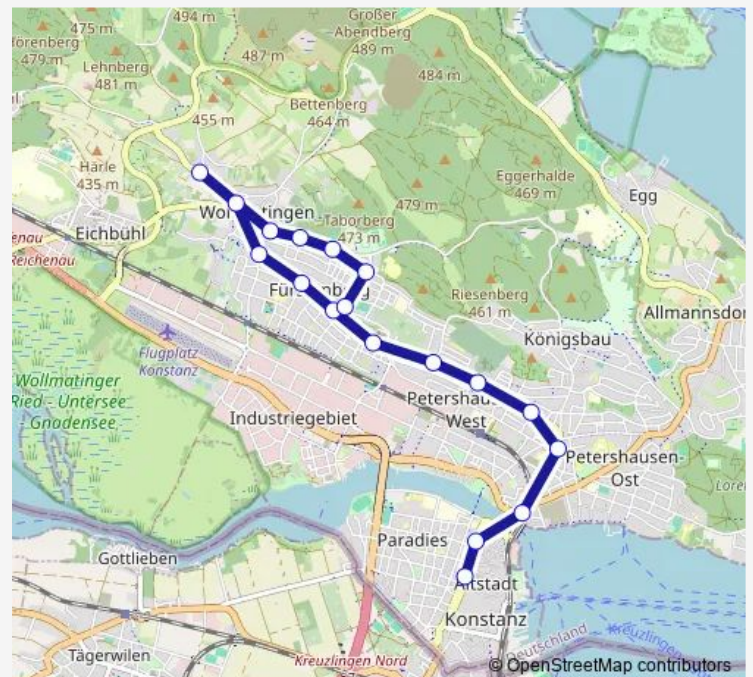

### Route schedule

Wollmatingen, Radolfzeller Str — Konstanz, Bürgerbüro

Monday 05:28-23:49

Tuesday 05:28-23:49

Wednesday 05:28-23:49

Thursday 05:28-23:49

Friday —

Saturday —

### Route info

Direction: Wollmatingen, Radolfzeller Str

Stops: 13

Trip Duration: 0 hour 16 min