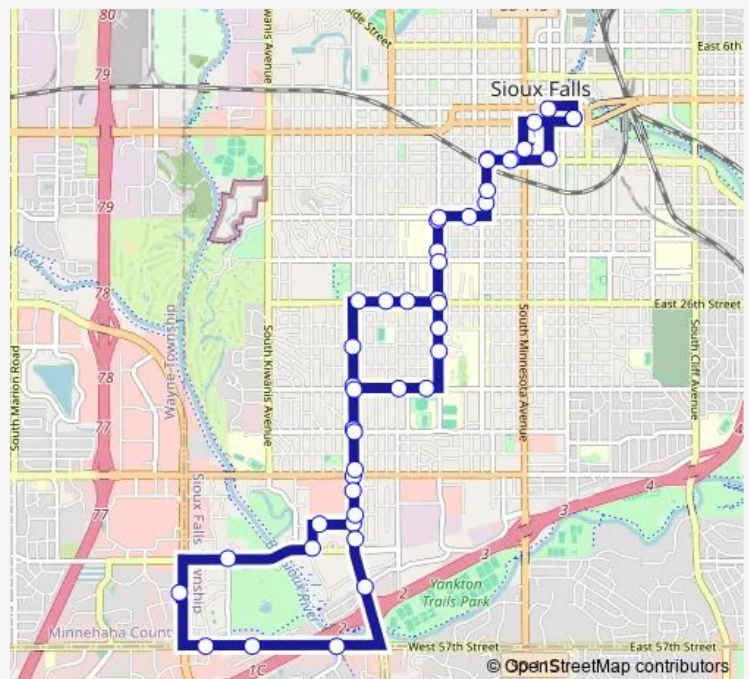

Grange/26th NW corner

26th/Lake NE corner

26th/Glendale NE corner

26th (midblock)/Western NE corner

Western/Oak SW corner

Western/33rd NW corner

Western/37th NW corner

Western/41st SW Corner

Western/42nd SW corner

Western/46th NW corner

46th (north side) at Active Generations

Elmwood/49th NW corner

Route schedule

The Bus Stop (TBS) SAM's downtown terminal — The Bus Stop (TBS) SAM's downtown terminal

Monday 06:15-18:15

Tuesday 06:15-18:15

Wednesday 06:15-18:15

Thursday 06:15-18:15

Friday 06:15-18:15

Saturday 07:45-14:45

Sunday —

Route info

Direction: The Bus Stop (TBS) SAM's downtown terminal

Stops: 45

Trip Duration: 0 hour 59 min

49th/Oxbow NE corner

Southwest Center (SWC) SAM's southwest transit hub

57th/Tennis Lane SW corner

57th/Burr Oak Place SW corner