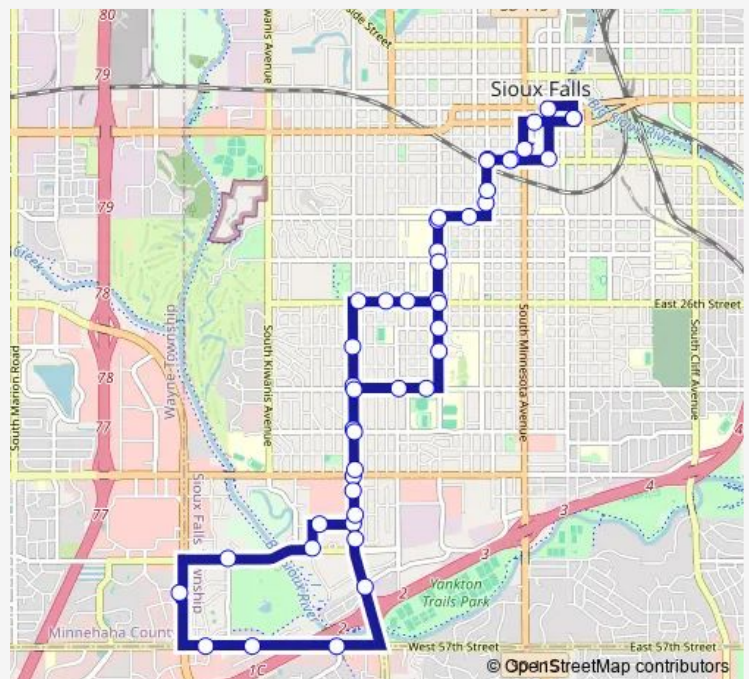

### Route schedule

The Bus Stop (TBS) SAM's downtown terminal — The Bus Stop (TBS) SAM's downtown terminal

Monday 06:15-18:15

Tuesday 06:15-18:15

Wednesday 06:15-18:15

Thursday 06:15-18:15

Friday 06:15-18:15

Saturday 07:45-14:45

Sunday —

### Route info

Direction: The Bus Stop (TBS) SAM's downtown terminal

Stops: 45

Trip Duration: 0 hour 54 min

2 — South Western Ave/Augustana University/Sanford Hospital

49th/Oxbow NE corner

Southwest Center (SWC) SAM's southwest transit hub

57th/Tennis Lane SW corner

57th/Burr Oak Place SW corner

57th/Old Yankton Road SW corner

Western/51st SE corner

Western/47th NE corner

Western/45th SE corner

Western (mid-block)/41st NE corner

Western/37th SE corner