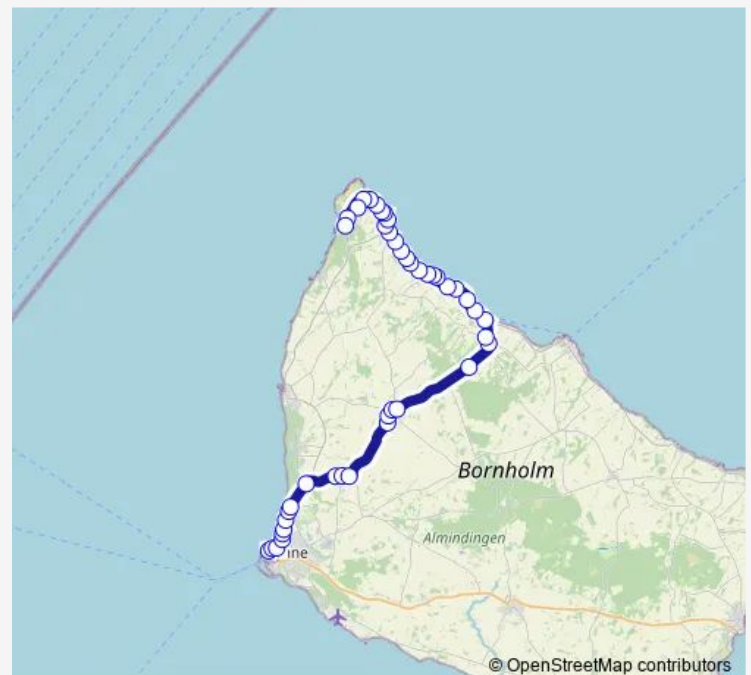

Rønne Havn (Bornholm) — Hammershus (Bornholm)

Monday 12:01-16:01

Tuesday 12:01-16:01

Wednesday 12:01-16:01

Thursday 12:01-16:01

Friday 12:01-16:01

Saturday —

Sunday —

Route info

Direction: Rønne Havn (Bornholm)

Stops: 48

Trip Duration: 1 hour 1 min

31/45 Zonegrænse (Klemenskervej) (Bornholm)
Rø v. kirken (Bornholm)
Rø ovf. Saltpladsen (Bornholm)
Helligdommen - Kunstmuseet (havside) (Bornholm)
Døndalen (havside) (Bornholm)
Sdr. Strandvej v. Bådstad (Bornholm)
Stammershalle (havside) (Bornholm)
Sdr. Strandvej ovf. Kåsevej (Bornholm)
Tejn ovf. Ågade (Bornholm)
Tejn ovf. Klippesten (Bornholm)
Tejn Havn ovf. Havnebakken (45/40) (Bornholm)
Tejn ovf. Smedebakken (Bornholm)
Tejn ovf. Hotel Abildgaard (Bornholm)
Sandkås ovf. Hotel Friheden (Bornholm)
Sandkåsbakken v. Gilbertsstræde (Bornholm)
Tejnvej v. Grønnedalsvej (Bornholm)
Tejnvej ovf. Genvej (Bornholm)
Allinge v. Tårnhuset (Bornholm)
Allinge - Lindeplads (Bornholm)
Havnegade ovf. Brogade (Bornholm)
Allinge Nord (Bornholm)
Strandvejen v. Kongeskærs skolen (Bornholm)
Strandvejen ovf. Hotel Falcon (Bornholm)
Sandvig - Gl. Station (havside) (Bornholm)
Hammershusvej ovf. Gottegade (Bornholm)
Langebjergvej v. Hammer Havn (Bornholm)
Hammershus (Bornholm)

Direction

Rønne Havn (Bornholm) — Hammershus (Bornholm)

44 stops

[Open route schedule](#)

Rønne Havn (Bornholm)

Snellemark 8 (Bornholm)

Rønne Centrum (Bornholm)

Møllegade v. Byledsgade (Bornholm)