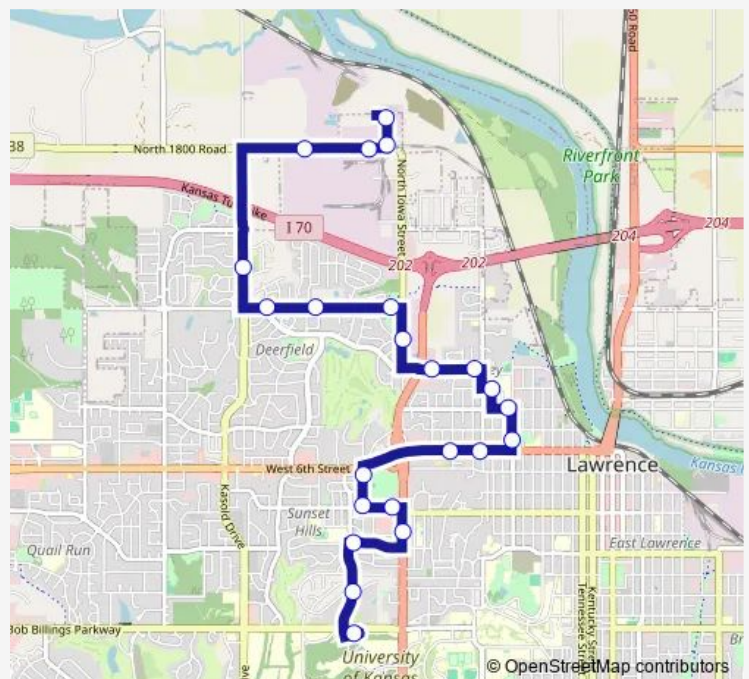

490 - Lakeview @ Timberedge

Route schedule

410 G - Central Station — 146 - Timberedge @ Transit Facility

Monday 06:00-20:00

Tuesday 06:00-20:00

Wednesday 06:00-20:00

Thursday 06:00-20:00

Friday 06:00-20:00

Saturday 06:00-20:00

Sunday —

Route info

Direction: 410 G - Central Station

Stops: 23

Trip Duration: 0 hour 27 min

2 — Central Station / Lakeview Road via Lmh

159 - Timberedge @ N Iowa

146 - Timberedge @ Transit Facility

Direction

146 - Timberedge @ Transit Facility — 410 G - Central Station

22 stops

[Open route schedule](#)

146 - Timberedge @ Transit Facility

491 - Lakeview @ Lawrence Paper Company

Wednesday 06:15-19:15

Thursday 06:15-19:15

Friday 06:15-19:15

Saturday 06:15-19:15

Sunday —

Route info

Direction: 146 - Timberedge @ Transit Facility

Stops: 22