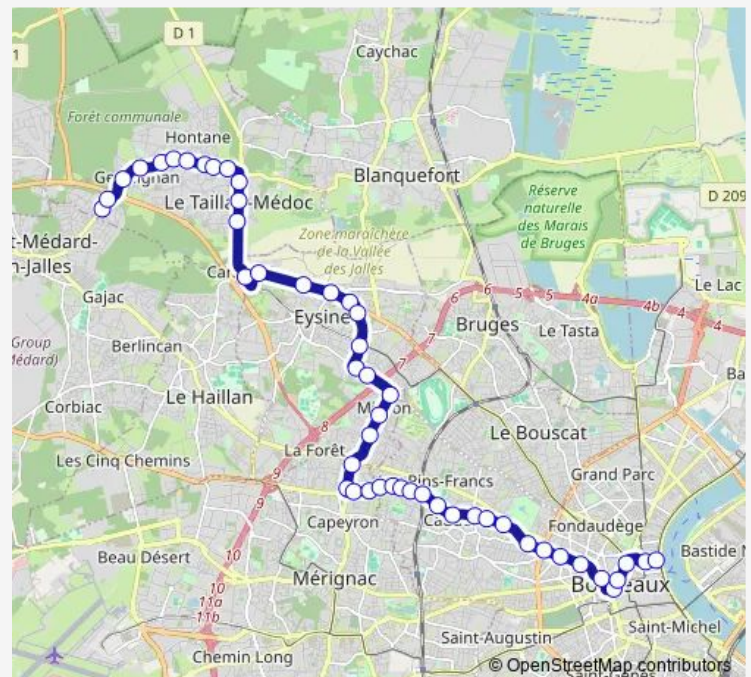

### Route schedule

La Boétie — Quinconces

Monday 06:30-16:38

Tuesday 06:30-16:38

Wednesday 06:30-16:38

Thursday 06:30-16:38

Friday 06:30-16:38

Saturday 06:30-16:38

### Route info

Direction: La Boétie

Stops: 51

Trip Duration: 1 hour 27 min

Picot

19 Mars 1962

Le Derby

Avenue du Taillan