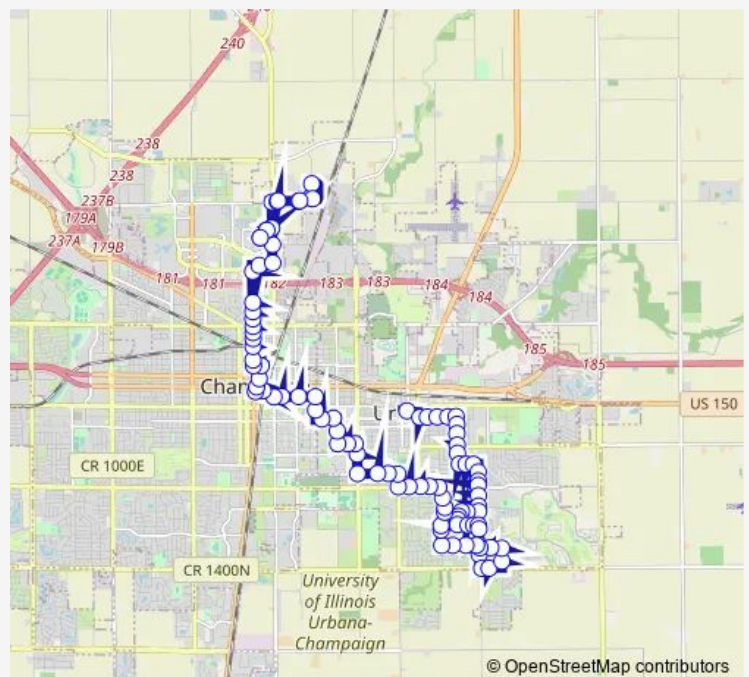

Sunnycrest (West Side)

Philo & Colorado (NW Corner)

Philo & Harding (NW Corner)

Steer Place (North Side)

Cottage Grove & Harding (NE Corner)

Route schedule

Lincoln Square Garage East — Market Place (NE Mall Entrance)

Monday 07:00-18:03

Tuesday 07:00-18:03

Wednesday 07:00-18:03

Thursday 07:00-18:03

Friday 07:00-18:03

Saturday —

Sunday —

Route info

Direction: Lincoln Square Garage East

Stops: 106

Trip Duration: 1 hour 14 min

■ 2 — Red

BusMaps

Cottage Grove & Brighton (NW Corner)

Cottage Grove & Mitchem (NW Corner)

Silver & Cottage Grove (NW Corner)