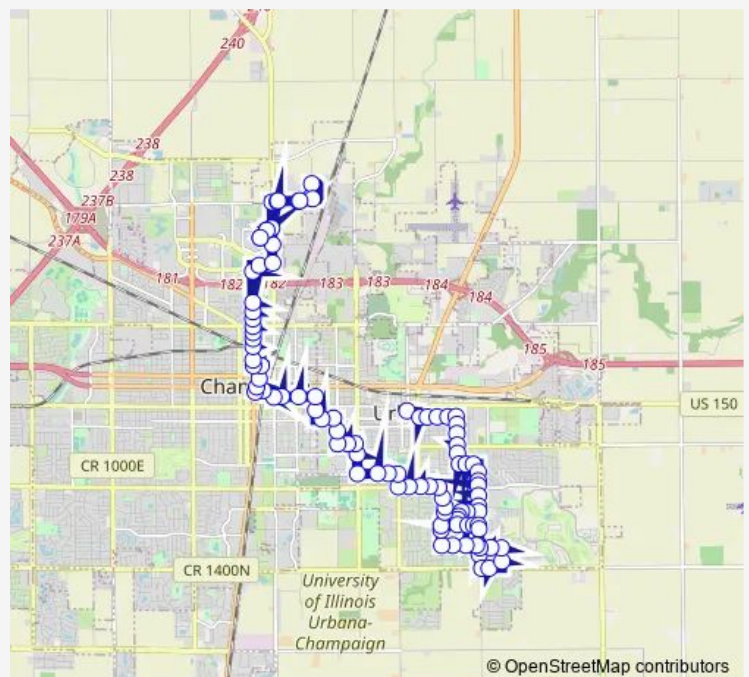

Sunnycrest (West Side)

Philo & Colorado (NW Corner)

Philo & Harding (NW Corner)

Steer Place (North Side)

Cottage Grove & Harding (NE Corner)

Route schedule

Lincoln Square Garage East — Market Place (NE Mall Entrance)

Monday 09:18-15:49

Tuesday 09:18-15:49

Wednesday 09:18-15:49

Thursday 09:18-15:49

Friday 09:18-15:49

Saturday —

Sunday —

Route info

Direction: Lincoln Square Garage East

Stops: 98

Trip Duration: 1 hour 6 min

2 — Red

Cottage Grove & Brighton (NW Corner)

Cottage Grove & Mitchem (NW Corner)

Silver & Cottage Grove (NW Corner)

Silver & Fletcher (SW Corner)