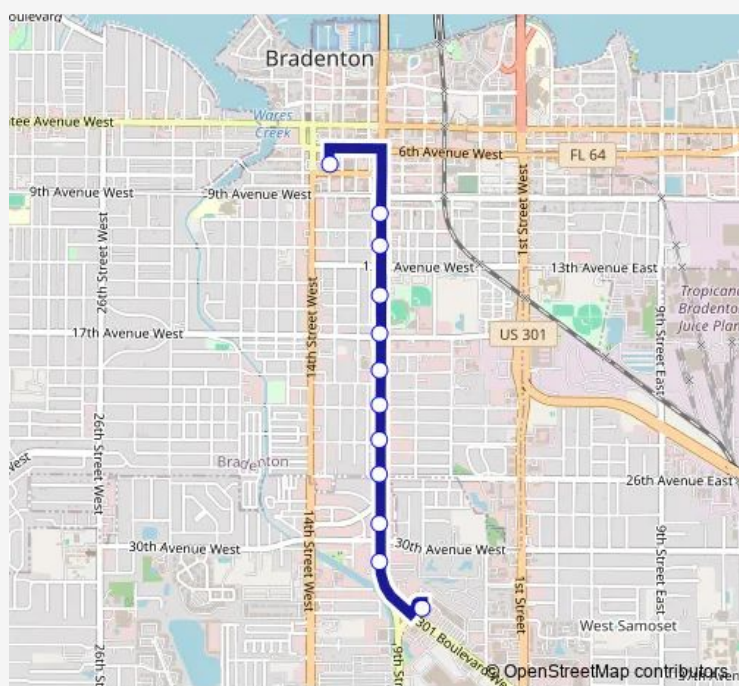

Bus 2 East Bradenton

[Go to website](#)

Direction

13th St W/6th Ave W (Downtown Station) — Desoto Station

12 stops

[Open route schedule](#)

13th St W/6th Ave W (Downtown Station)

9th St W/10th Ave W

9th St W/31st Ave W

Desoto Station

Route schedule

13th St W/6th Ave W (Downtown Station) — Desoto Station

Monday 05:50-19:20

Tuesday 05:50-19:20

Wednesday 05:50-19:20

Thursday 05:50-19:20

Friday 05:50-19:20

Saturday 05:50-19:20

Sunday —

Route info

Direction: 13th St W/6th Ave W (Downtown Station)

Stops: 12

Trip Duration: 0 hour 10 min

2 — East Bradenton

Direction

Desoto Station — 13th St W/6th Ave W (Downtown Station)

49 stops

[Open route schedule](#)

Desoto Station

301 Blvd/9th St W

9th St W/31st Ave W

30th Ave W/8th St W