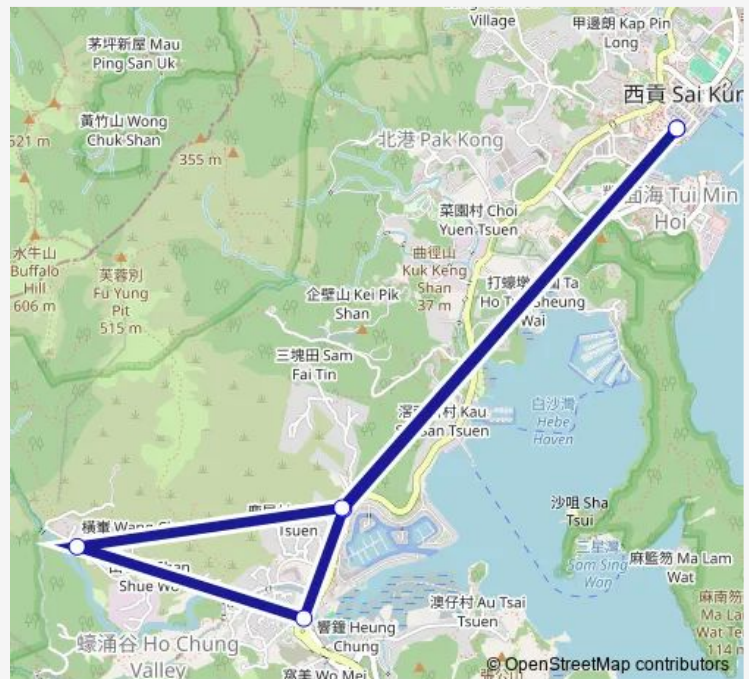

Bus 2 SAI Kung(YI Chun Street) - KAI HAM (Circular) (Special Departure)

[Go to website](#)

Direction

YI Chun Street, Opposite SAI Kung Market — YI Chun Street, Opposite SAI Kung Market

6 stops

[Open route schedule](#)

YI Chun Street, Opposite SAI Kung Market

Hiram'S Highway, Opposite Marina Cove|Hiram'S Highway, Outside Marina Cove

HIRAM'S HIGHWAY, OUTSIDE SAI KUNG CENTRAL PRIMARY SCHOOL

HO CHUNG ROAD, KAI HAM

HIRAM'S HIGHWAY, OPPOSITE MARINA COVE

YI Chun Street, Opposite SAI Kung Market

Route schedule

YI Chun Street, Opposite SAI Kung Market — YI Chun Street, Opposite SAI Kung Market

Monday	06:15
Tuesday	06:15
Wednesday	06:15
Thursday	06:15
Friday	06:15
Saturday	06:15
Sunday	06:15

Route info

Direction: YI Chun Street, Opposite SAI Kung Market

Stops: 6

Trip Duration: 0 hour 22 min

■ 2 — SAI Kung(YI Chun Street) - KAI HAM (Circular) (Special Departure)

2 Bus time schedules and route maps are available in an offline PDF at busmaps.com. Use the busmaps.com website to see live bus times, train schedule or subway schedule, and step-by-step directions for all public transit in Sai Kung