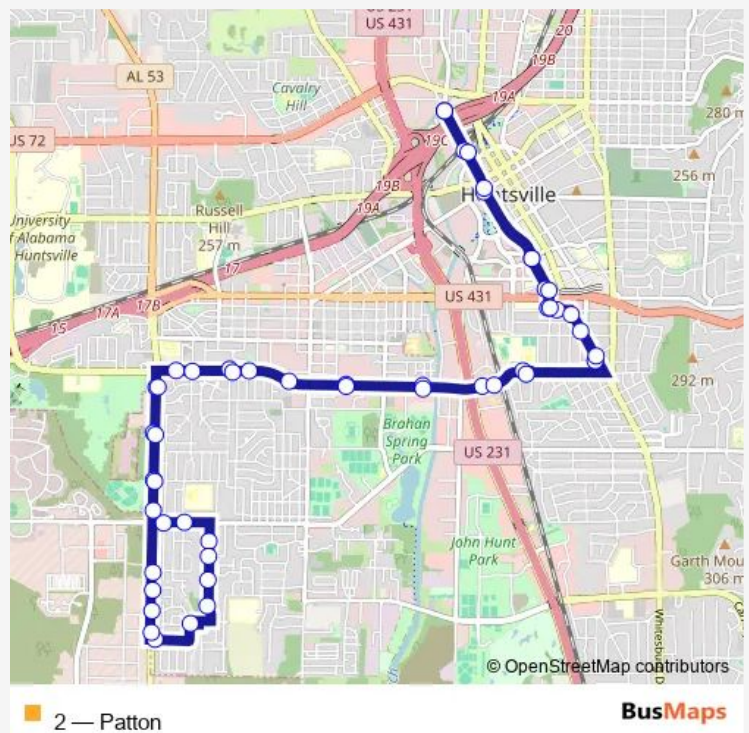

### Route schedule

New Transit Center South Exit — New Transit Center South Exit

Monday	05:00-20:00
Tuesday	05:00-20:00
Wednesday	05:00-20:00
Thursday	05:00-20:00
Friday	05:00-20:00
Saturday	07:00-18:00
Sunday	—

### Route info

Direction: New Transit Center South Exit

Stops: 50

Trip Duration: 0 hour 55 min

East of Hanh's Alterations

Newson at Ridgewood Apartments

Newson at Thomas Rd

Newson at Wedgewood Court