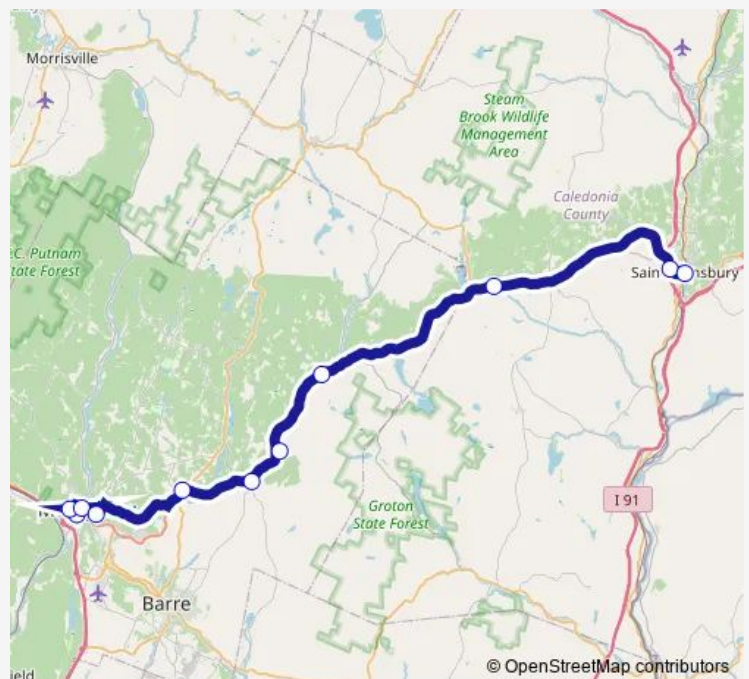

E. Montpelier - WEC Lot

Plainfield Park & Ride

Twinfield School

Marshfield Old Schoolhouse Common

West Danville Park & Ride

St. Johnsbury Park & Ride

St. Johnsbury Welcome Center/Transit Hub

Route schedule

Route info

Direction: National Life

Stops: 11

Trip Duration: 1 hour 25 min

Direction

St. Johnsbury Welcome Center/Transit Hub — National Life

11 stops

[Open route schedule](#)

Montpelier Transit Center

Montpelier Dept. of Labor

National Life

Route schedule

St. Johnsbury Welcome Center/Transit Hub — National Life

Monday 06:05-17:30

Tuesday 06:05-17:30

Wednesday 06:05-17:30

Thursday 06:05-17:30

Friday 06:05-17:30

Saturday —

Sunday —

Route info

Direction: St. Johnsbury Welcome Center/Transit Hub

Stops: 11

Trip Duration: 1 hour 27 min